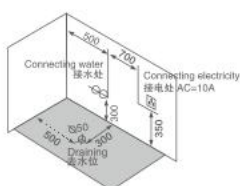

Right apron

K-8663(L/R)

Size: 1500 × 800 × 580mm
1600 × 800 × 580mm
1700 × 800 × 580mm
1800 × 850 × 580mm