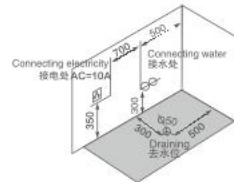

Size: 1500 × 780 × 550mm
1600 × 800 × 580mm
1700 × 850 × 600mm

Right apron

K-8808(L/R)

Size: 1500 × 780 × 550mm
1600 × 800 × 580mm
1700 × 850 × 600mm

K-8838 三面裙

Size: 1410 × 760 × 700mm

K-8810

Size: 1500 × 850 × 760mm