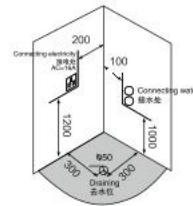

Size: 1200 × 900 × 2200mm

K-7045(L/R)

Size: 1200 × 900 × 2200mm

K-7039

Size: 900 × 900 × 2150mm
1000 × 1000 × 2150mm

K-7055

Size: 1200 × 800 × 2150mm
1200 × 900 × 2150mm

K-7068

Size: 1000 × 800 × 2150mm
1200 × 800 × 2150mm
1200 × 900 × 2150mm

K-7069

Size: 800 × 800 × 2150mm
900 × 900 × 2150mm
1000 × 1000 × 2150mm

K-7046A

Size: 1200 × 900 × 2150mm
1350 × 850 × 2150mm

主要配置/Main devices