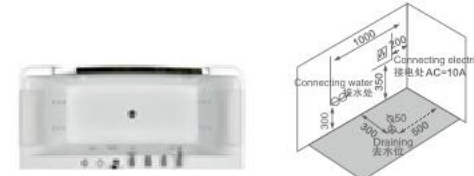

Size: 1420 × 800 × 620mm
1520 × 800 × 620mm
1620 × 800 × 620mm
1720 × 800 × 620mm
1820 × 800 × 620mm

K-8959 三面裙