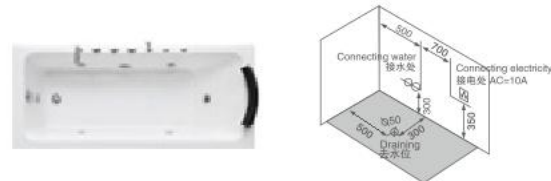

Right apron

K-8663(L/R)

Size: 1500 × 800 × 580mm
 1600 × 800 × 580mm
 1700 × 800 × 580mm
 1800 × 850 × 580mm

Right apron

K-8964(L/R)

Size: 1200 × 700 × 500mm 1600 × 750 × 530mm
 1300 × 700 × 500mm 1700 × 750 × 530mm
 1400 × 700 × 500mm 1800 × 800 × 550mm
 1500 × 700 × 500mm