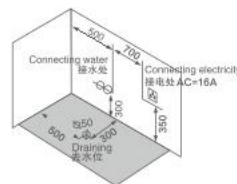

K-8941 三面裙

Size: 1700 × 800 × 600mm