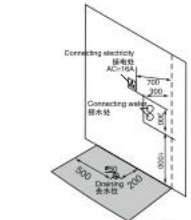

Size:980 × 980 × 2200mm

K-7105

Size:930 × 930 × 2100mm

K-7107

Size: 1350 × 850 × 2150mm
1420 × 920 × 2150mm

K-7411

Size: 900 × 900 × 2150mm
1000 × 1000 × 2150mm

筒控基本配置: 照明、排气