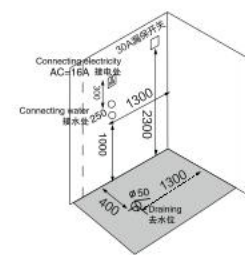

主要配置/Main devices

桑拿浴3kw	Sauna 3kw
湿蒸汽浴3kw	Wet steam bath 3kw
彩色LED显示屏	Color LED display screen
蓝牙手机音乐播放	Bluetooth cell phone music player
蓝牙电话	Bluetooth phone
USB接口MP3播放	USB interface MP3 player
收音机	Radio
外接AUX输入接口	External AUX input interface
温度显示/调节	Temperature indication/adjustment
时间显示/调节	Time indication/adjustment
排气扇	Exhaust fan
照明灯	Illuminating lamp
背部针刺按摩	Back acupuncture massage
顶部花洒	Top shower
活动花洒2套	2 sets of movable shower
功能转换	Functional changeover
冷热水调节	Cold/Hot Water Control Switch
遥控器	Telecontroller
关机后自动杀菌	Disinfect automatically after shut down
桑拿炉	Sauna Heater
木桶、木勺	Wooden bucket & ladle
湿度表	Hygrometer
沙漏计时器	Sand Timer