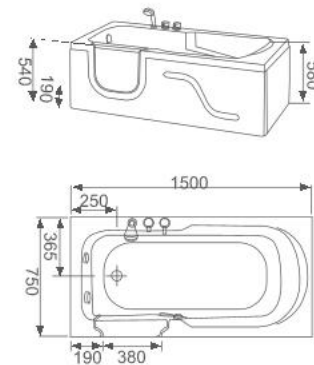

K-8102B(L/R)

Size: 1000 × 780 × 2050mm