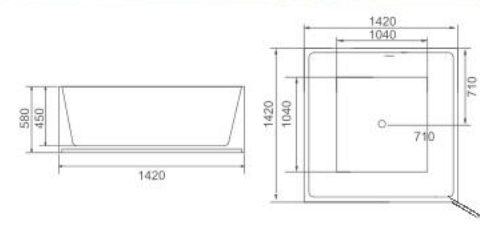

Size: 1020 × 1020 × 580mm
1120 × 1120 × 580mm
1220 × 1220 × 580mm
1320 × 1320 × 580mm
1420 × 1420 × 580mm

K-8760 三面裙