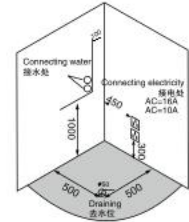

主要配置/Main devices

液晶显示屏	LCD
蒸汽浴: 4.5kw	Steam bath: 4.5kw
12寸TV、DVD (可选)	12 inch TV、DVD (Optional)
收音机	Radio
外接AUX输入接口	External AUX input interface
温度显示/调节	Temperature indication/adjustment
时间显示/调节	Time indication/adjustment
排气扇	Exhaust fan
照明灯	Illuminating lamp
背景灯	Backlight
背板七彩灯	Backplane colorful lights
背部针刺按摩	Back acupuncture massage
冲浪水力按摩	Water pressure massage
足底按摩	Foot Massage
顶部花洒	Top shower
活动花洒	Movable shower
功能转换	Funcional changeover
冷热水调节	Cold/Hot Water Control Switch
防溢保护	Overflow protection
单层置物架	Single shelf
镜子	Mirror
遥控器	Telecontroller
关机后自动杀菌 (可选)	Disinfect automatically after shut down(optional)