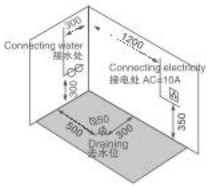

K-8997

Size: 1800 × 900 × 650mm
1800 × 1500 × 650mm

K-8998

Size: 1500 × 1500 × 650mm
1800 × 1800 × 650mm

K-8651

Size: 980 × 680 × 600mm
1050 × 700 × 600mm
1150 × 700 × 600mm
1250 × 700 × 600mm
1350 × 700 × 600mm
1000 × 750 × 600mm
1100 × 750 × 600mm
1200 × 750 × 600mm
1300 × 750 × 600mm
1400 × 750 × 600mm

可选带座位

K-8972

Size: 1900 × 1150 × 750mm

K-8973

Size: 1860 × 1500 × 800mm

K-8652

Size: 1500 × 750 × 580mm
1600 × 750 × 580mm
1700 × 750 × 580mm
1700 × 800 × 580mm

可选带座位

K-8653

Size: 1500 × 750 × 580mm
1600 × 750 × 580mm
1700 × 750 × 580mm
1700 × 800 × 580mm