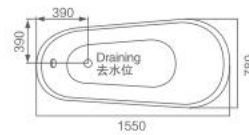

K-8741A

Size: 1600 × 900 × 700mm

K-8741B (青古铜脚)

Size: 1600 × 900 × 700mm

K-8885G

Size: 1550 × 780 × 750mm
1700 × 800 × 750mm

K-8885S

Size: 1550 × 780 × 750mm
1700 × 800 × 750mm