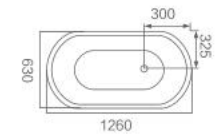

K-8713

Size: 1000 × 1000 × 700mm
1200 × 1200 × 700mm