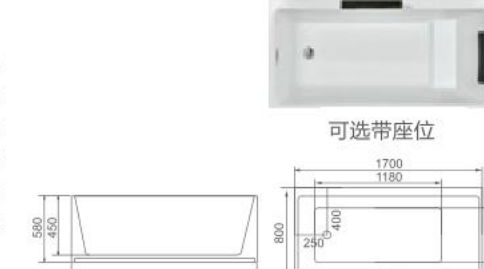

Left apron

防滑底

K-8717(L/R) 三面裙

Size: 1200 × 700 × 610mm
1300 × 700 × 610mm
1400 × 750 × 610mm
1500 × 750 × 580mm
1600 × 750 × 580mm
1700 × 800 × 580mm