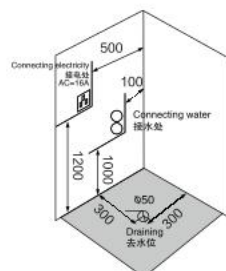

主要配置/Main devices

液晶显示屏	LCD
蒸汽浴: 3kw	Steam bath: 3kw
收音机	Radio
外接AUX输入接口	External AUX input interface
温度显示/调节	Temperature indication/adjustment
时间显示/调节	Time indication/adjustment
排气扇	Exhaust fan
照明灯	Illuminating lamp
背板七彩灯	Backplane colorful lights
背部针刺按摩	Back acupuncture massage
足底按摩	Foot Massage
顶部花洒	Top shower
活动花洒	Movable shower
功能转换	Functional changeover
冷热水调节	Cold/Hot Water Control Switch
豪华双层置物架	Deluxe Double shelf
镜子	Mirror
遥控器	Telecontroller
防水PS底板	Waterproof PS base plate
凳子(可选)	Stool (Optional)
关机后自动杀菌(可选)	Disinfect automatically after shut down(Optional)