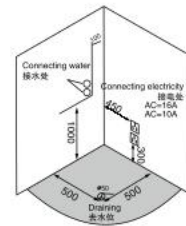

主要配置/Main devices

液晶显示屏	LCD
蒸汽浴: 4.5kw	Steam bath: 4.5kw
收音机	Radio
外接AUX输入接口	External AUX input interface
温度显示/调节	Temperature indication/adjustment
时间显示/调节	Time indication/adjustment
排气扇	Exhaust fan
照明灯	Illuminating lamp
背景灯	Background Light
背部针刺按摩	Back acupuncture massage
冲浪水力按摩	Water pressure massage
足底按摩	Foot Massage
顶部花洒	Top shower
活动花洒	Movable shower
功能转换	Functional changeover
冷热水调节	Cold/Hot Water Control Switch
防溢保护	Overflow protection
单层置物架	Single rack
镜子	Mirror
遥控器	Telecontroller
关机后自动杀菌(可选)	Disinfect automatically after shut down(Optional)

K-7000 (非标定做湿蒸房)

Size: 900 × 900 × 2000mm   1300 × 1300 × 2000mm
1000 × 1000 × 2000mm   1350 × 1350 × 2000mm
1100 × 1100 × 2000mm   1400 × 1400 × 2000mm
1200 × 1200 × 2000mm   1500 × 1500 × 2000mm

主要配置/Main devices

液晶显示屏	LCD	足底按摩	Foot Massage
蒸汽浴: 3kw	Steam bath: 3kw	顶部花洒	Top shower
带Wifi 12寸/17寸TV (可选)	12 inch / 17 inch TV with WiFi (optional)	活动花洒	Movable shower
收音机	Radio	功能转换	Functional changeover
外接AUX输入接口	External AUX input interface	冷热水调节	Cold/Hot Water Control Switch
温度显示/调节	Temperature indication/adjustment	单层置物架	Single shelf
时间显示/调节	Time indication/adjustment	镜子	Mirror
排气扇	Exhaust fan	遥控器	Telecontroller
照明灯	Illuminating lamp	黑色PVC石基	Black PVC stone base
背板七彩灯	Backplane colorful lights	防水PS底板及凳子	Waterproof PS base plate and stool
背部针刺按摩	Back acupuncture massage	关机后自动杀菌	Disinfect automatically