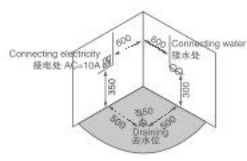

Size: 1300 × 1300 × 580mm

K-8826

Size: 1500 × 1500 × 630mm

K-8823

Size: 1500 × 1500 × 700mm

K-8855

Size: 900 × 900 × 650mm 1200 × 1200 × 620mm
 1000 × 1000 × 650mm 1300 × 1300 × 620mm
 1100 × 1100 × 620mm

可选带座位