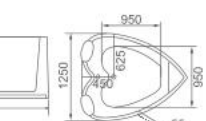

K-8888H

K-8766

Size: 1500 × 1250 × 560mm

K-8766F

Size: 1500 × 1250 × 560mm

K-8888AG

Size: 1500 × 1500 × 730mm

K-8888A