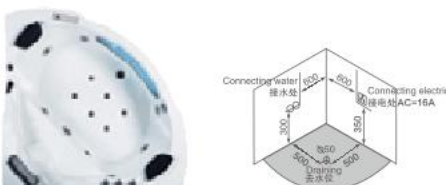

K-8926

Size: 1500 × 1500 × 660mm

主要配置/Main devices

12寸立式防水电视	12 inch vertical waterproof LCD
DVD/USB/MP5/闪光喇叭	TV/DVD/USB/MP5/Flared horn
收音机	Radio
电脑控制面板	Computerized control panel
遥控器	Telecontroller
按摩喷嘴	Massage jets
按摩浴缸泵	Water pump
泡泡浴带七彩灯	Bubble bath with LED multicolor light
泡泡浴气泵	Air blower
功能转换开关	Function changer switch
冷热水调节	Cold/Hot Water Control Switch
水力调节开关	Water force adjustment switch
吸水装置	Water suction device
多功能花洒	Multifunctional shower head
花洒链	Shower hoses
瀑布出水	Waterfall
枕头	Pillow
去水器	Drainer
不锈钢支架	Stainless steel bracket
可调节螺丝脚	Adjusting screw

K-8878(L/R)

Size: 1850 × 900 × 650mm

主要配置/Main devices

17寸防水升降电视	17 Inch waterproof lifting TV	功能转换开关	Function changer switch
TV带WIFI(可选)	TV with WIFI(Optional)	水力调节开关	Water force adjustment switch
DVD/USB/MP5/闪光喇叭	DVD/USB/MP5/Flared horn	吸水装置	Water suction device
收音机	Radio	单功能花洒	Single function shower
电脑控制面板	Computerized control panel	花洒链	Shower hoses
电视升降按钮	TV Lift button	瀑布出水	Waterfall
遥控器	Telecontroller	枕头	Pillow
按摩喷嘴	Massage jets	去水器	Drainer
按摩浴缸泵	Water pump	不锈钢支架	Stainless steel bracket
泡泡浴带七彩灯	Bubble bath with LED multicolor light	可调节螺丝脚	Adjusting screw
泡泡浴气泵	Air blower	钛金色配置	Gold configurations

K-8949

Size: 1500 × 1500 × 740mm

主要配置/Main devices