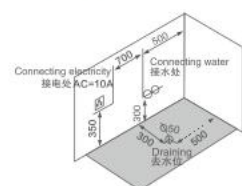

K-8843(L/R)

Size: 1410 × 770 × 590mm
1510 × 770 × 590mm
1610 × 770 × 590mm
1710 × 770 × 590mm