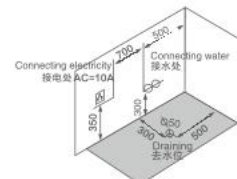

K-8820(L/R)

Size: 1500 × 800 × 700mm
1700 × 800 × 700mm

Right apron

K-8847(L/R)

Size: 1700 × 800 × 580mm
1800 × 850 × 580mm

Right apron

K-8834A(L/R)

Size: 1880 × 900 × 750mm