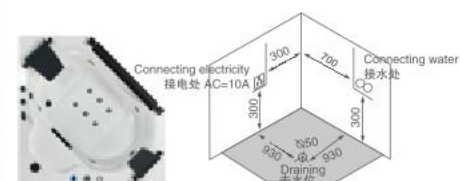

Size: 1500 × 1500 × 610mm
1650 × 1650 × 630mm

主要配置/Main devices

- | | |
|---------------------|---|
| 按摩喷嘴 | Massage jets |
| 按摩浴缸泵 | Water pump |
| 环绕七彩灯 | Surrounded by colorful lights |
| 功能转换开关 | Function changer switch |
| 冷热水调节 | Cold/Hot Water Control Switch |
| 水力调节开关 | Water force adjustment switch |
| 吸水装置 | Water suction device |
| 多功能花洒 | Multifunctional shower head |
| 花洒链 | Shower hoses |
| 带灯瀑布出水 | Waterfall with light |
| 枕头 | Pillow |
| 去水器 | Drainer |
| 不锈钢支架 | Stainless steel bracket |
| 可调节螺丝脚 | Adjusting screw |
| 工艺防爆膜玻璃 | Explosion proof membrane glass |
| 哑黑色裙边 | Dumb black skirt |
| 蓝牙USB控制面板/闪光喇叭 (可选) | Bluetooth USB control panel / flash horn (optional) |
| 彩灯泡泡浴 (可选) | Lantern bubble bath (optional) |