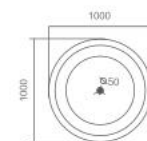

K-8732

Size: 1450 × 1450 × 700mm