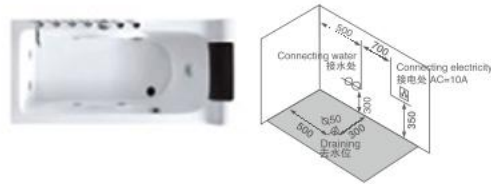

K-8604(L/R)

Size: 1500 × 810 × 660mm
1600 × 810 × 660mm
1700 × 810 × 660mm