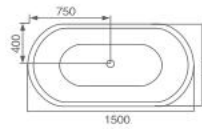

K-1301

Size: 1700 × 700 × 460mm