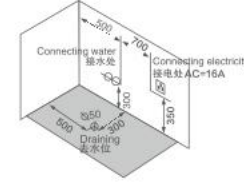

K-8957(L/R) 瀑布缸/三面裙

Size: 1700 × 1200 × 690mm

主要配置/Main devices

瀑布冲浪	Waterfall surfing
电脑控制面板	Computerized control panel
按摩喷嘴	Massage jets
按摩浴缸泵	Water pump
泡泡浴带七彩灯	Bubble bath with LED multicolor light
泡泡浴气泵	Air blower
环绕七彩灯	Surrounded by colorful lights
按式功能转换开关	Function changer switch
冷热水调节	Cold/Hot Water Control Switch
水力调节开关	Water force adjustment switch
吸水装置	Water suction device
多功能花洒	Multifunctional shower head
花洒链	Shower hoses
瀑布出水	Waterfall
枕头	Pillow
去水器	Drainer
不锈钢支架	Stainless steel bracket
可调节螺丝脚	Adjusting screw

K-8938(L/R)

Size: 1900 × 1200 × 650mm

K-8939(L/R)

Size: 1900 × 1000 × 730mm

K-8958(L/R) 瀑布缸/三面裙

Size: 1700 × 900 × 690mm

主要配置/Main devices

瀑布冲浪	Waterfall surfing
电脑控制面板	Computerized control panel
按摩喷嘴	Massage jets
按摩浴缸泵	Water pump
泡泡浴带七彩灯	Bubble bath with LED multicolor light
泡泡浴气泵	Air blower
环绕七彩灯	Surrounded by colorful lights
按式功能转换开关	Function changer switch
冷热水调节	Cold/Hot Water Control Switch
水力调节开关	Water force adjustment switch
吸水装置	Water suction device
多功能花洒	Multifunctional shower head
花洒链	Shower hoses
瀑布出水	Waterfall
枕头	Pillow
去水器	Drainer
不锈钢支架	Stainless steel bracket
可调节螺丝脚	Adjusting screw

K-8933(L/R)

Size: 1700 × 900 × 700mm
1900 × 950 × 720mm

K-8960(L/R)

Size: 1400 × 850 × 580mm
1500 × 850 × 580mm
1600 × 850 × 580mm
1700 × 850 × 580mm
1800 × 850 × 580mm