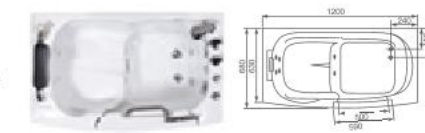

K-8103(L/R)

Size:980 × 690 × 920mm

K-8104

Size:1300 × 800 × 1040mm

Left apron

K-8109(L/R)

Size:1200 × 680 × 920mm

K-8110