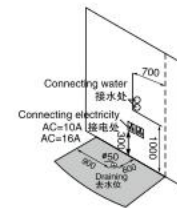

主要配置/Main devices

彩色LED显示屏	Color LED display screen
蒸汽浴: 4.5kw	Steam bath: 4.5kw
蓝牙手机音乐播放	Bluetooth cell phone music player
蓝牙电话	Bluetooth phone
USB接口MP3播放	USB interface MP3 player
收音机	Radio
外接AUX 输入接口	External AUX input interface
温度显示/调节	Temperature indication/adjustment
时间显示/调节	Time indication/adjustment
排气扇	Exhaust fan
照明灯	Illuminating lamp
背板七彩灯	Backplane colorful lights
背部针刺按摩	Back acupuncture massage
冲浪水力按摩	Water pressure massage
足底按摩	Foot Massage
顶部花洒	Top shower
活动花洒	Movable shower
功能转换	Functional changeover
冷热水调节	Cold/Hot Water Control Switch
防溢保护	Overflow protection
豪华双层置物架	Deluxe Double shelf
镜子	Mirror
遥控器	Telecontroller
关机后自动杀菌	Disinfect automatically after shut down