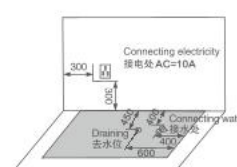

Size: 1800 × 1200 × 600mm

Size: 1800 × 1200 × 600mm

Size: 1700 × 1200 × 700mm
1800 × 1300 × 700mm

Right apron

Size: 1700 × 850 × 610mm

Size: 1900 × 900 × 610mm

K-8906 三面裙

Size: 1420 × 800 × 620mm
1520 × 800 × 620mm
1620 × 800 × 620mm
1720 × 800 × 620mm
1820 × 800 × 620mm

Size: 1500 × 830 × 630mm
1600 × 830 × 630mm
1700 × 830 × 630mm