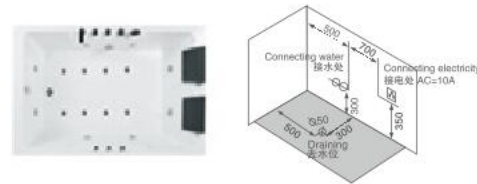

K-8673

Size: 1200 × 1200 × 580mm

K-8673A

Size: 1350 × 1350 × 580mm

Right apron

K-8671A(L/R)

Size: 1800 × 1200 × 600mm

Right apron