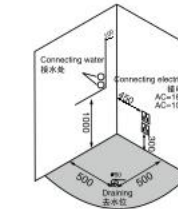

K-7077B

Size:1800 × 1300 × 2180mm

主要配置/Main devices

- | | |
|------------|---|
| 彩色LED显示屏 | Color LED display screen |
| 蒸汽浴: 4.5kw | Steam bath: 4.5kw |
| 蓝牙手机音乐播放 | Bluetooth cell phone music player |
| 蓝牙电话 | Bluetooth phone |
| USB接口MP3播放 | USB interface MP3 player |
| 收音机 | Radio |
| 外接AUX 输入接口 | External AUX input interface |
| 温度显示/调节 | Temperature indication/adjustment |
| 时间显示/调节 | Time indication/adjustment |
| 排气扇 | Exhaust fan |
| 照明灯 | Illuminating lamp |
| 背板七彩灯 | Backplane colorful lights |
| 背部针刺按摩 | Back acupuncture massage |
| 冲浪水力按摩 | Water pressure massage |
| 足底按摩 | Foot Massage |
| 顶部花洒 | Top shower |
| 活动花洒 | Movable shower |
| 功能转换 | Functional changeover |
| 冷热水调节 | Cold/Hot Water Control Switch |
| 防溢保护 | Overflow protection |
| 豪华双层置物架 | Deluxe Double shelf |
| 镜子 | Mirror |
| 遥控器 | Telecontroller |
| 关机后自动杀菌 | Disinfect automatically after shut down |

K-7031

Size:1100 × 1100 × 2200mm 1300 × 1300 × 2200mm
1200 × 1200 × 2200mm

主要配置/Main devices

- | | |
|-------------|---|
| 液晶显示屏 | LCD |
| 蒸汽浴: 4.5kw | Steam bath: 4.5kw |
| 收音机 | Radio |
| 外接AUX输入接口 | External AUX input interface |
| 温度显示/调节 | Temperature indication/adjustment |
| 时间显示/调节 | Time indication/adjustment |
| 排气扇 | Exhaust fan |
| 照明灯 | Illuminating lamp |
| 背景灯 | Background Light |
| 背板七彩灯 | Backplane colorful lights |
| 背部针刺按摩 | Back acupuncture massage |
| 足底按摩 | Foot Massage |
| 顶部花洒 | Top shower |
| 活动花洒 | Movable shower |
| 功能转换 | Functional changeover |
| 冷热水调节 | Cold/Hot Water Control Switch |
| 单层置物架 | Single rack |
| 镜子 | Mirror |
| 遥控器 | Telecontroller |
| 关机后自动杀菌(可选) | Disinfect automatically after shut down(Optional) |