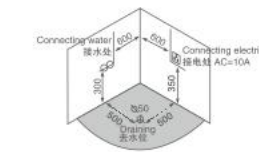

Left apron

K-8804B(L/R)

Size: 1500 × 1000 × 630mm
1700 × 1000 × 630mm