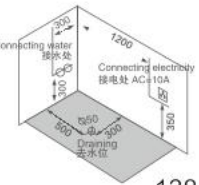

K-8926

Size: 1500 × 1500 × 660mm

主要配置/Main devices

12寸立式防水电视	12 inch vertical waterproof LCD
DVD/USB/MP5/闪光喇叭	TV/DVD/USB/MP5/Flared horn
收音机	Radio
电脑控制面板	Computerized control panel
遥控器	Telecontroller
按摩喷嘴	Massage jets
按摩浴缸泵	Water pump
泡泡浴带七彩灯	Bubble bath with LED multicolor light
泡泡浴气泵	Air blower
功能转换开关	Function changer switch
冷热水调节	Cold/Hot Water Control Switch
水力调节开关	Water force adjustment switch
吸水装置	Water suction device
多功能花洒	Multifunctional shower head
花洒链	Shower hoses
瀑布出水	Waterfall
枕头	Pillow
去水器	Drainer
不锈钢支架	Stainless steel bracket
可调节螺丝脚	Adjusting screw

K-8878(L/R)

Size: 1850 × 900 × 650mm

主要配置/Main devices

17寸防水升降电视	17 Inch waterproof lifting TV	功能转换开关	Function changer switch
TV带WIFI(可选)	TV with WIFI(Optional)	水力调节开关	Water force adjustment switch
DVD/USB/MP5/闪光喇叭	DVD/USB/MP5/Flared horn	吸水装置	Water suction device
收音机	Radio	单功能花洒	Single function shower
电脑控制面板	Computerized control panel	花洒链	Shower hoses
电视升降按钮	TV Lift button	瀑布出水	Waterfall
遥控器	Telecontroller	枕头	Pillow
按摩喷嘴	Massage jets	去水器	Drainer
按摩浴缸泵	Water pump	不锈钢支架	Stainless steel bracket
泡泡浴带七彩灯	Bubble bath with LED multicolor light	可调节螺丝脚	Adjusting screw
泡泡浴气泵	Air blower	钛金色配置	Gold configurations

K-8949

Size: 1500 × 1500 × 740mm

主要配置/Main devices