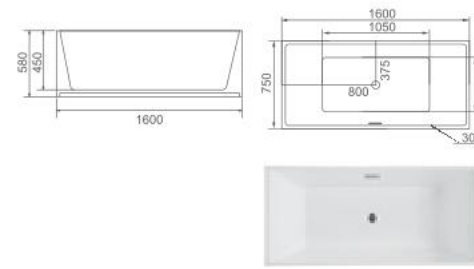

K-8711B

Size: 1500x750x580mm
1600x750x580mm
1700x750x580mm
1700x800x580mm

可选带座位

K-8711H

Size: 1500x750x580mm
1600x750x580mm
1700x750x580mm
1700x800x580mm

Left apron

防滑底

K-8717(L/R) 三面裙