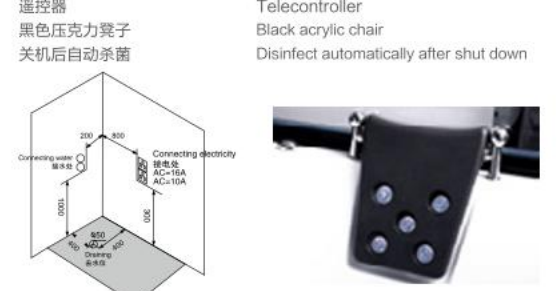

主要配置/Main devices

彩色LED显示屏	Color LED display screen
蒸汽浴: 4.5kw	Steam bath: 4.5kw
蓝牙手机音乐播放	Bluetooth cell phone music player
蓝牙电话	Bluetooth phone
USB接口MP3播放	USB interface MP3 player
收音机	Radio
外接AUX输入接口	External AUX input interface
温度显示/调节	Temperature indication/adjustment
时间显示/调节	Time indication/adjustment
排气扇	Exhaust fan
照明灯	Illuminating lamp
背板七彩灯	Backplane colorful lights
背部针刺按摩	Back acupuncture massage
冲浪水力按摩	Water pressure massage
足底按摩	Foot Massage
顶部花洒	Top shower
活动花洒	Movable shower
功能转换	Functional changeover
冷热水调节	Cold/Hot Water Control Switch
防溢保护	Overflow protection
豪华双层置物架	Deluxe Double shelf
镜子	Mirror
遥控器	Telecontroller
黑色亚克力凳子	Black acrylic chair
关机后自动杀菌	Disinfect automatically after shut down