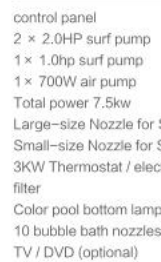

K-8985A

Size: 2100 × 1800 × 850mm

主要配置	Main devices
控制面板	control panel
2 × 2.0HP冲浪泵	2 × 2.0HP surf pump
1 × 1.0HP冲浪泵	1 × 1.0hp surf pump
1 × 700w 风泵	1 × 700W air pump
总功率 7.5KW	Total power 7.5kw
冲浪大喷嘴7个	Large-size Nozzle for Surfing,7
冲浪小喷嘴17个	Small-size Nozzle for Surfing,17
3KW恒温器/电子杀菌器	3KW Thermostat / electronic sterilizer
过滤器	filter
彩色池底灯	Color pool bottom lamp
泡泡浴汽咀10个	10 bubble bath nozzles
TV/DVD(可选配)	TV / DVD (optional)