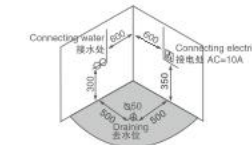

K-8917A

Size: 1500 × 1500 × 650mm