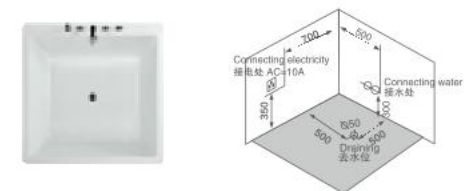

K-8673A

Size: 1350 × 1350 × 580mm