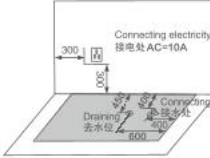

K-8905

Size: 1800 × 1300 × 700mm