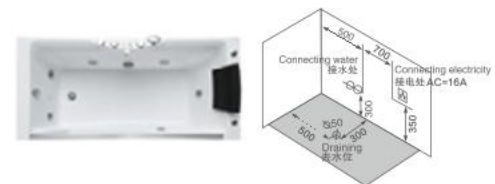

Size: 1700 × 800 × 600mm