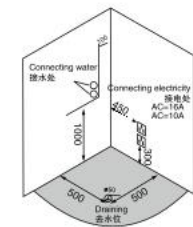

主要配置/Main devices

液晶显示屏	LCD
蒸汽浴: 4.5kw	Steam bath: 4.5kw
收音机	Radio
外接AUX输入接口	External AUX input interface
温度显示/调节	Temperature indication/adjustment
时间显示/调节	Time indication/adjustment
排气扇	Exhaust fan
照明灯	Illuminating lamp
背景灯	Background Light
背板七彩灯	Backplane colorful lights
背部针刺按摩	Back acupuncture massage
冲浪水力按摩	Water pressure massage
顶部花洒	Top shower
活动花洒	Movable shower
功能转换	Functional changeover
冷热水调节	Cold/Hot Water Control Switch
防溢保护	Overflow protection
单层置物架	Single rack
镜子	Mirror
遥控器	Telecontroller
关机后自动杀菌(可选)	Disinfect automatically after shut down(Optional)