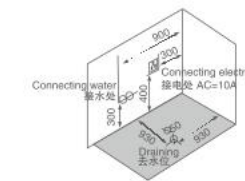

Right apron

K-8944

Size: 1500 × 1500 × 650mm
1800 × 1800 × 650mm