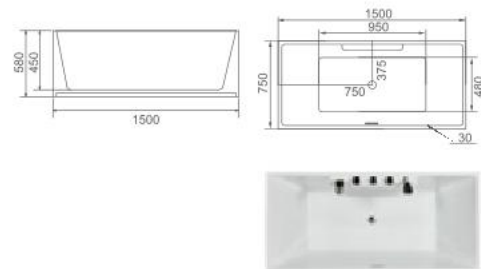

K-8711B

Size: 1500x750x580mm
1600x750x580mm
1700x750x580mm
1700x800x580mm

K-8711H

Size: 1500x750x580mm
1600x750x580mm
1700x750x580mm
1700x800x580mm