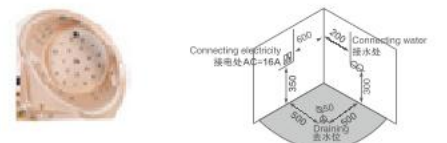

K-8926

Size: 1500 × 1500 × 660mm

主要配置/Main devices

- | | |
|------------------|---------------------------------------|
| 12寸立式防水电视 | 12 inch vertical waterproof LCD |
| DVD/USB/MP5/闪光喇叭 | TV/DVD/USB/MP5/Flared horn |
| 收音机 | Radio |
| 电脑控制面板 | Computerized control panel |
| 遥控器 | Telecontroller |
| 按摩喷嘴 | Massage jets |
| 按摩浴缸泵 | Water pump |
| 泡泡浴带七彩灯 | Bubble bath with LED multicolor light |
| 泡泡浴气泵 | Air blower |
| 功能转换开关 | Function changer switch |
| 冷热水调节 | Cold/Hot Water Control Switch |
| 水力调节开关 | Water force adjustment switch |
| 吸水装置 | Water suction device |
| 多功能花洒 | Multifunctional shower head |
| 花洒链 | Shower hoses |
| 瀑布出水 | Waterfall |
| 枕头 | Pillow |
| 去水器 | Drainer |
| 不锈钢支架 | Stainless steel bracket |
| 可调节螺丝脚 | Adjusting screw |