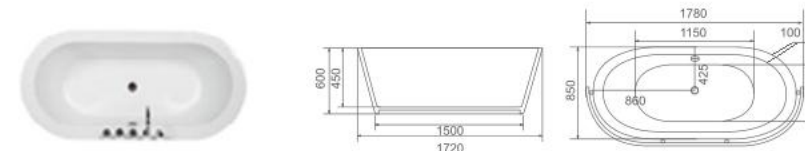

K-8898

Size: 1800 × 950 × 650mm

K-8897

Size: 1710 × 850 × 680mm

K-8886B (黄底)

Size: 1400 × 750 × 570mm
 1500 × 800 × 570mm
 1600 × 800 × 570mm
 1720 × 850 × 600mm
 1800 × 820 × 570mm

K-8886

K-8886A (黑底)