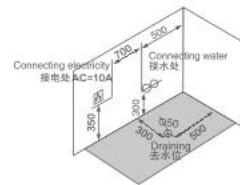

Right apron

K-8933(L/R)

Size: 1700 × 900 × 700mm
1900 × 950 × 720mm