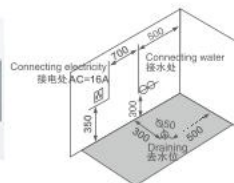

K-8972

Size: 1900 × 1150 × 750mm