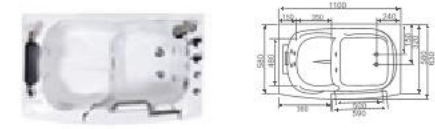

Size:1000 × 780 × 950mm

Left apron

K-8108(L/R)

Size:1100 × 680 × 920mm

Left apron

K-8108S(L/R)

Size:1100x630x920mm

Left apron