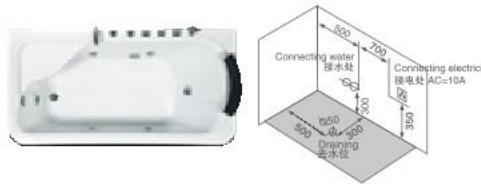

Size: 1700 × 860 × 620mm

K-8865(L/R)

Size: 1500 × 760 × 560mm