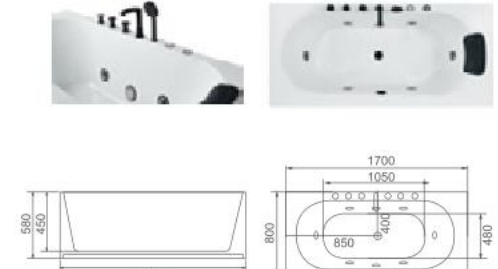

K-8769

Size: 1500 × 800 × 580mm
1600 × 800 × 580mm
1700 × 800 × 580mm
1800 × 850 × 580mm