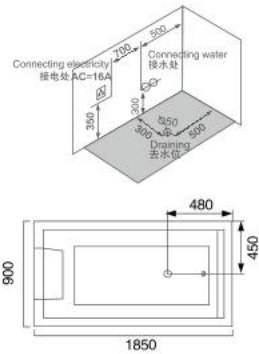

K-8949

Size: 1500 × 1500 × 740mm

主要配置/Main devices

12寸立式防水电视	12 inch vertical waterproof LCD TV
DVD/USB/MP5/闪光喇叭	DVD/USB/MP5/Flared horn
收音机	Radio
电脑控制面板	Computerized control panel
遥控器	Telecontroller
按摩喷嘴	Massage jets
按摩浴缸泵	Water pump
泡泡浴带七彩灯	Bubble bath with LED multicolor light
泡泡浴气泵	Air blower
功能转换开关	Function changer switch
冷热水调节	Cold/Hot Water Control Switch
水力调节开关	Water force a djustment switch
吸水装置	Water suction device
多功能花洒	Multifunctional shower head
花洒链	Shower hoses
瀑布出水	Waterfall
枕头	Pillow
去水器	Drainer
不锈钢支架	Stainless steel bracket
可调节螺丝脚	Adjusting screw