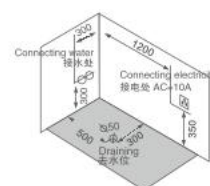

K-8656

Size: 1200 × 750 × 600mm 1600 × 800 × 600mm
1350 × 750 × 600mm 1700 × 800 × 600mm
1500 × 800 × 600mm 1800 × 800 × 600mm

K-8661A(L/R)

Size: 1300 × 750 × 610mm 1600 × 800 × 590mm
1400 × 750 × 610mm 1700 × 800 × 590mm
1500 × 800 × 590mm 1800 × 850 × 590mm

K-8654

Size: 1500 × 700 × 580mm
1600 × 700 × 580mm
1700 × 750 × 620mm

K-8655

Size: 1500 × 750 × 590mm
1600 × 800 × 590mm
1700 × 800 × 590mm
1800 × 800 × 590mm

K-8662(L/R)

Size: 1500 × 800 × 580mm
1600 × 800 × 580mm
1700 × 800 × 580mm
1800 × 850 × 580mm

K-8663(L/R)

Size: 1500 × 800 × 580mm
1600 × 800 × 580mm
1700 × 800 × 580mm
1800 × 850 × 580mm