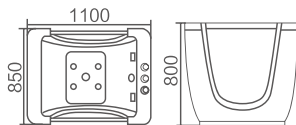

Size: 1100 × 850 × 800mm
1100 × 850 × 1000mm

Size: 1100 × 600 × 840mm
可做各种颜色

Size: 1100 × 850 × 840mm
可做各种颜色

Size: 1100 × 850 × 800mm
1100 × 850 × 1000mm

K-BB003

Size: 1100 × 850 × 800mm
1100 × 850 × 1000mm

Size: 800 × 690 × 620mm
930 × 830 × 790mm
880 × 780 × 740mm

Size: 700 × 550 × 600mm