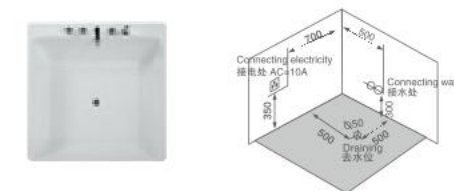

K-8673

Size: 1200 × 1200 × 580mm