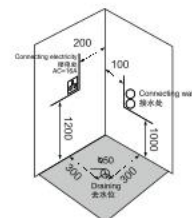

K-7079

Size: 800 × 800 × 2150mm
900 × 900 × 2150mm
1000 × 1000 × 2150mm

1000 × 800 × 2150mm
1200 × 800 × 2150mm
1200 × 900 × 2150mm

K-7059

Size: 800 × 800 × 2150mm
900 × 900 × 2150mm

1000 × 800 × 2150mm
1000 × 1000 × 2150mm

K-7078

Size: 900 × 900 × 2150mm
1000 × 1000 × 2150mm

K-7083

Size: 900 × 900 × 2100mm
1000 × 1000 × 2100mm

K-7067A(L/R)

Size:1200 × 850 × 2100mm

主要配置/Main devices

液晶显示屏	LCD
蒸汽浴: 3kw	Steam bath: 3kw
收音机	Radio
外接AUX 输入接口	External AUX input interface
温度显示/调节	Temperature indication/adjustment
时间显示/调节	Time indication/adjustment
排气扇	Exhaust fan
照明灯	Illuminating lamp
背景灯	Background Light
背部针刺按摩	Back acupuncture massage
足底按摩	Foot Massage
顶部花洒	Top shower
活动花洒	Movable shower
功能转换	Functional changeover
冷热水调节	Cold/Hot Water Control Switch
单层置物架	Single rack
镜子	Mirror
遥控器	Telecontroller
关机后自动杀菌(可选)	Disinfect automatically after shut down(Optional)