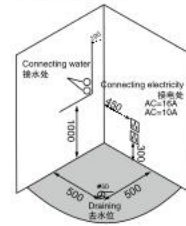

主要配置/Main devices

彩色LED显示屏	Color LED display screen
蒸汽浴: 4.5kw	Steam bath: 4.5kw
蓝牙手机音乐播放	Bluetooth cell phone music player
蓝牙电话	Bluetooth phone
USB接口MP3播放	USB interface MP3 player
收音机	Radio
外接AUX输入接口	External AUX input interface
温度显示/调节	Temperature indication/adjustment
时间显示/调节	Time indication/adjustment
排气扇	Exhaust fan
照明灯	Illuminating lamp
背板七彩灯	Backplane colorful lights
背部针刺按摩	Back acupuncture massage
冲浪水力按摩	Water pressure massage
足底按摩	Foot Massage
顶部花洒	Top shower
活动花洒	Movable shower
功能转换	Functional changeover
冷热水调节	Cold/Hot Water Control Switch
防溢保护	Overflow protection
豪华双层置物架	Deluxe Double shelf
镜子	Mirror
遥控器	Telecontroller
关机后自动杀菌	Disinfect automatically after shut down