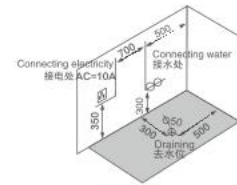

Right apron

K-8806(L/R)

Size: 1500 × 800 × 600mm

K-8844A

Size: 1410 × 770 × 620mm

K-8836A 三面裙

Size: 1550 × 830 × 650mm
1750 × 830 × 650mm
1900 × 900 × 650mm

Right apron