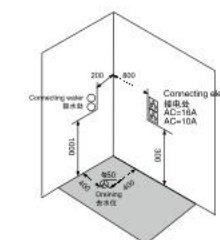

主要配置/Main devices

液晶显示屏	LCD	活动花洒	Movable shower
蒸汽浴: 4.5kw	Steam bath: 4.5kw	功能转换	Functional changeover
收音机	Radio	冷热水调节	Cold/Hot Water Control Switch
外接AUX输入接口	External AUX input interface	防溢保护	Overflow protection
温度显示/调节	Temperature indication/adjustment	单层置物架	Single shelf
时间显示/调节	Time indication/adjustment	镜子	Mirror
排气扇	Exhaust fan	遥控器	Telecontroller
梦幻七彩照明顶灯(可定色)	Dream colorful lighting ceiling lamp (color can be determined)	全防爆钢化玻璃	Full explosion-proof membrane tempered glass
背部针刺按摩	Back acupuncture massage	可折叠PU椅	Foldable Pu chair
冲浪水力按摩	Water pressure massage	亚克力凳子	Acrylic stool
足底按摩	Foot Massage	关机后自动杀菌	Disinfect automatically after shut down
顶部花洒	Top shower