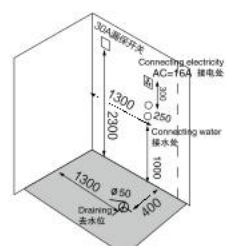

主要配置/Main devices

桑拿浴: 3kw	Sauna : 3kw
湿蒸汽浴: 3kw	Wet steam bath: 3kW
液晶显示屏	LCD
收音机	Radio
外接AUX输入接口	External AUX input interface
温度显示/调节	Temperature indication/adjustment
时间显示/调节	Time indication/adjustment
排气扇	Exhaust fan
照明灯	Illuminating lamp
背部针刺按摩	Back acupuncture massage
足底按摩	Foot Massage
顶部花洒	Top shower
活动花洒	Movable shower
功能转换	Functional changeover
冷热水调节	Cold/Hot Water Control Switch
单层置物架	Single rack
镜子	Mirror
遥控器	Telecontroller
可折叠PU椅	Foldable PU chair
关机后自动杀菌(可选)	Disinfect automatically after shut down(Optional)
桑拿炉	Sauna Heater
木桶、木勺	Wooden bucket & ladle
湿度表	Hygrometer
沙漏计时器	Sand Timer