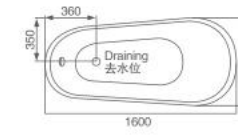

K-8744

Size: 1600 × 800 × 690mm