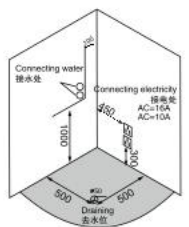

主要配置/Main devices

彩色LED显示屏	Color LED display screen
蒸汽浴: 4.5kw	Steam bath: 4.5kw
蓝牙耳机音乐播放	Bluetooth cell phone music player
蓝牙电话	Bluetooth phone
USB接口MP3播放	USB interface MP3 player
收音机	Radio
外接AUX输入接口	External AUX input interface
温度显示/调节	Temperature indication/adjustment
时间显示/调节	Time indication/adjustment
排气扇	Exhaust fan
照明灯	Illuminating lamp
背板七彩灯	Backplane colorful lights
背部针刺按摩	Back acupuncture massage
冲浪水力按摩	Water pressure massage
足底按摩	Foot Massage
顶部花洒	Top shower
活动花洒	Movable shower
功能转换	Functional changeover
冷热水调节	Cold/Hot Water Control Switch
防溢保护	Overflow protection
豪华双层置物架	Deluxe Double shelf
镜子	Mirror
遥控器	Telecontroller
关机后自动杀菌	Disinfect automatically after shut down