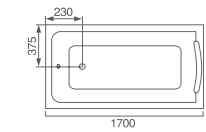

Left apron

K-3320(L/R)

Size: 1500 × 750 × 550mm
1700 × 750 × 550mm
1700 × 800 × 650mm