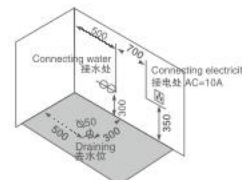

K-8963(L/R)

Size: 1500 × 740 × 530mm
1700 × 750 × 550mm
1700 × 800 × 650mm

K-8965(L/R)

Size: 1390 × 760 × 630mm
1500 × 800 × 650mm
1600 × 850 × 690mm
1700 × 850 × 690mm