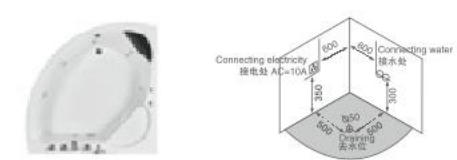

Size: 1350 × 1350 × 600mm

K-8829