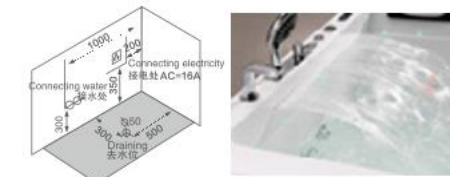

K-8957(L/R) 瀑布缸/三面裙

Size: 1700 × 1200 × 690mm

主要配置/Main devices

瀑布冲浪	Waterfall surfing
电脑控制面板	Computerized control panel
按摩喷嘴	Massage jets
按摩浴缸泵	Water pump
泡泡浴带七彩灯	Bubble bath with LED multicolor light
泡泡浴气泵	Air blower
环绕七彩灯	Surrounded by colorful lights
按式功能转换开关	Function changer switch
冷热水调节	Cold/Hot Water Control Switch
水力调节开关	Water force adjustment switch
吸水装置	Water suction device
多功能花洒	Multifunctional shower head
花洒链	Shower hoses
瀑布出水	Waterfall
枕头	Pillow
去水器	Drainer
不锈钢支架	Stainless steel bracket
可调节螺丝脚	Adjusting screw

K-8938(L/R)

Size: 1900 × 1200 × 650mm

K-8939(L/R)

Size: 1900 × 1000 × 730mm

K-8958(L/R) 瀑布缸/三面裙

Size: 1700 × 900 × 690mm

主要配置/Main devices

瀑布冲浪	Waterfall surfing
电脑控制面板	Computerized control panel
按摩喷嘴	Massage jets
按摩浴缸泵	Water pump
泡泡浴带七彩灯	Bubble bath with LED multicolor light
泡泡浴气泵	Air blower
环绕七彩灯	Surrounded by colorful lights
按式功能转换开关	Function changer switch
冷热水调节	Cold/Hot Water Control Switch
水力调节开关	Water force adjustment switch
吸水装置	Water suction device
多功能花洒	Multifunctional shower head
花洒链	Shower hoses
瀑布出水	Waterfall
枕头	Pillow
去水器	Drainer
不锈钢支架	Stainless steel bracket
可调节螺丝脚	Adjusting screw

K-8933(L/R)

Size: 1700 × 900 × 700mm
1900 × 950 × 720mm

K-8960(L/R)

Size: 1400 × 850 × 580mm
1500 × 850 × 580mm
1600 × 850 × 580mm
1700 × 850 × 580mm
1800 × 850 × 580mm