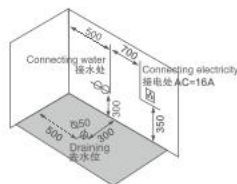

K-8942TG 三面裙

Size: 1700 × 800 × 600mm