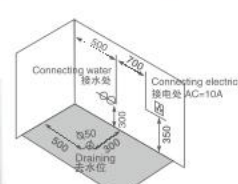

Left apron

K-8873(L/R)

Size: 1390 × 760 × 630mm
1500 × 800 × 650mm
1600 × 850 × 690mm
1700 × 850 × 690mm

Left apron

K-8842(L/R)

Size: 1500 × 800 × 580mm
1600 × 800 × 580mm
1700 × 800 × 580mm
1800 × 850 × 580mm