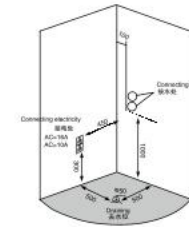

主要配置/Main devices

彩色LED显示屏	Color LED display screen
蒸汽浴: 4.5kw	Steam bath: 4.5kw
12寸TV/DVD (可选)	12 inch TV/DVD (Optional)
蓝牙耳机音乐播放	Bluetooth cell phone music player
蓝牙电话	Bluetooth phone
USB接口MP3播放	USB interface MP3 player
收音机	Radio
外接AUX输入接口	External AUX input interface
温度显示/调节	Temperature indication/adjustment
时间显示/调节	Time indication/adjustment
排气扇	Exhaust fan
背景灯	Backlight
照明灯	Illuminating lamp
背板七彩灯	Backplane colorful lights
背部针刺按摩	Back acupuncture massage
冲浪水力按摩	Water pressure massage
足底按摩	Foot Massage
顶部花洒	Top shower
活动花洒	Movable shower
功能转换	Functional changeover
冷热水调节	Cold/Hot Water Control Switch
防溢保护	Overflow protection
豪华双层置物架	Deluxe Double shelf
镜子	Mirror
遥控器	Telecontroller
关机后自动杀菌	Disinfect automatically after shut down