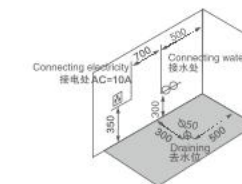

Right apron

K-8808(L/R)

Size: 1500 × 780 × 550mm
1600 × 800 × 580mm
1700 × 850 × 600mm