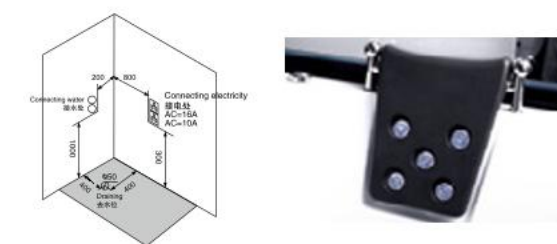

主要配置/Main devices

液晶显示屏	LCD
蒸汽浴: 4.5kw	Steam bath: 4.5kw
收音机	Radio
外接AUX 输入接口	External AUX input interface
温度显示/调节	Temperature indication/adjustment
时间显示/调节	Time indication/adjustment
排气扇	Exhaust fan
照明灯	Illuminating lamp
背景灯	Background Light
背板七彩灯	Backplane colorful lights
背部针刺按摩	Back acupuncture massage
冲浪水力按摩	Water pressure massage
足底按摩	Foot Massage
顶部花洒	Top shower
活动花洒	Movable shower
功能转换	Functional changeover
冷热水调节	Cold/Hot Water Control Switch
防溢保护	Overflow protection
单层置物架	Single rack
镜子	Mirror
遥控器	Telecontroller
白色亚克力凳子	White acrylic chair
关机后自动杀菌(可选)	Disinfect automatically after shut down(Optional)

Left apron