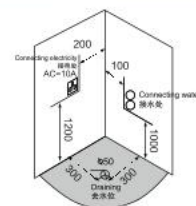

Size: 900 × 900 × 2150mm
1000 × 1000 × 2150mm

Size: 1200 × 900 × 2130mm

Size: 930 × 930 × 2100mm

Size: 900 × 900 × 2150mm
950 × 950 × 2150mm
1200 × 1200 × 2150mm

Size: 1200 × 850 × 2150mm

Left apron

Size: 900 × 900 × 2150mm
1000 × 1000 × 2150mm

Size: 1200 × 850 × 2150mm