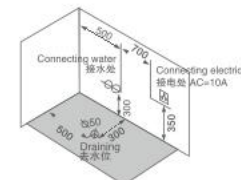

Right apron

K-8963(L/R)

Size: 1500 × 740 × 530mm
 1700 × 750 × 550mm
 1700 × 800 × 650mm

K-8965(L/R)

Size: 1390 × 760 × 630mm
 1500 × 800 × 650mm
 1600 × 850 × 690mm
 1700 × 850 × 690mm

K-8675

Size: 1100 × 1100 × 580mm 1400 × 1400 × 580mm
 1200 × 1200 × 580mm 1500 × 1500 × 580mm
 1300 × 1300 × 580mm