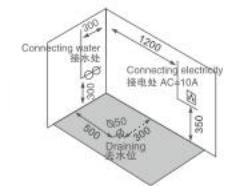

K-8814A(L/R)

Size: 1300 × 750 × 660mm 1600 × 800 × 630mm
1400 × 750 × 660mm 1700 × 800 × 630mm
1500 × 800 × 630mm 1800 × 850 × 630mm

K-8621(L/R)

Size: 990 × 690 × 650mm 1010 × 760 × 650mm
1060 × 710 × 650mm 1110 × 760 × 650mm
1160 × 710 × 650mm 1210 × 760 × 650mm
1260 × 710 × 650mm 1310 × 760 × 650mm
1360 × 710 × 650mm 1410 × 760 × 650mm

K-8843(L/R)

Size: 1410 × 770 × 590mm
1510 × 770 × 590mm
1610 × 770 × 590mm
1710 × 770 × 590mm

K-8843A(L/R)

Size: 1410 × 760 × 560mm
1510 × 760 × 560mm
1610 × 760 × 560mm
1710 × 760 × 560mm

K-8622(L/R)

Size: 1510 × 760 × 620mm
1610 × 760 × 620mm
1710 × 760 × 620mm
1710 × 810 × 620mm

K-8623(L/R)

Size: 1510 × 760 × 620mm
1610 × 760 × 620mm
1710 × 760 × 620mm
1710 × 810 × 620mm