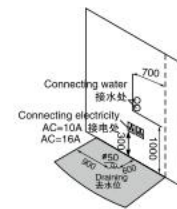

主要配置/Main devices

彩色LED显示屏	Color LED display screen
蒸汽浴: 4.5kw	Steam bath: 4.5kw
12寸TV/DVD (可选)	12 inch TV/DVD (Optional)
蓝牙手机音乐播放	Bluetooth cell phone music player
蓝牙电话	Bluetooth phone
USB接口MP3播放	USB interface MP3 player
收音机	Radio
外接AUX 输入接口	External AUX input interface
温度显示/调节	Temperature indication/adjustment
时间显示/调节	Time indication/adjustment
排气扇	Exhaust fan
照明灯	Illuminating lamp
背板七彩灯	Backplane colorful lights
背部针刺按摩	Back acupuncture massage
冲浪水力按摩	Water pressure massage
足底按摩	Foot Massage
顶部花洒	Top shower
活动花洒	Movable shower
功能转换	Functional changeover
冷热水调节	Cold/Hot Water Control Switch
防溢保护	Overflow protection
豪华双层置物架	Deluxe Double shelf
镜子	Mirror
遥控器	Telecontroller
关机后自动杀菌	Disinfect automatically after shut down

K-7033

Size:1400 × 1400 × 2200mm