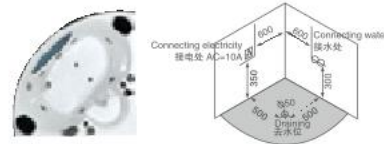

K-8953(L/R)

Size: 1500 × 1000 × 600mm