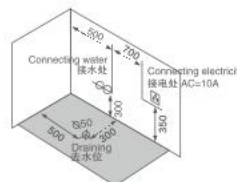

Left apron

K-8932

Size: 1800 × 900 × 610mm