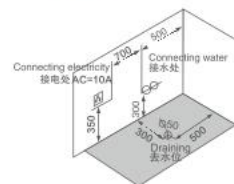

Size: 1600 × 800 × 580mm
1700 × 800 × 580mm

K-8879A 三面裙

Size: 1500 × 800 × 580mm 1700 × 800 × 580mm
1600 × 800 × 580mm 1800 × 850 × 580mm

Right apron

K-8858(L/R)

Size: 1100 × 700 × 550mm
1150 × 700 × 550mm
1200 × 700 × 550mm
1250 × 700 × 550mm
1300 × 700 × 550mm
1350 × 700 × 550mm
1400 × 750 × 550mm
1450 × 750 × 550mm
1500 × 750 × 550mm