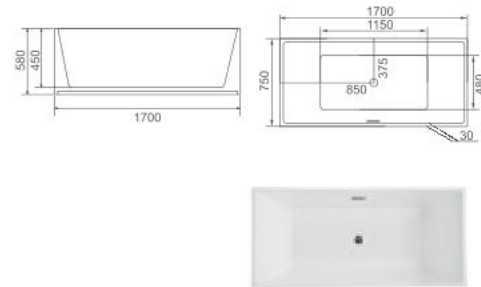

K-8711A

Size: 1500x750x580mm
1600x750x580mm
1700x750x580mm
1700x800x580mm