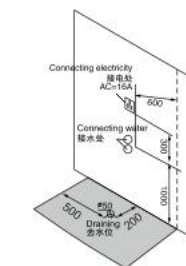

主要配置/Main devices

液晶显示屏	LCD
蒸汽浴: 3kw	Steam bath: 3kw
收音机	Radio
外接AUX输入接口	External AUX input interface
温度显示/调节	Temperature indication/adjustment
时间显示/调节	Time indication/adjustment
排气扇	Exhaust fan
照明灯	Illuminating lamp
背景灯	Background Light
背部针刺按摩	Back acupuncture massage
足底按摩	Foot Massage
顶部花洒	Top shower
活动花洒	Movable shower
功能转换	Functional changeover
冷热水调节	Cold/Hot Water Control Switch
单层置物架	Single rack
遥控器	Telecontroller
可折叠PU椅	Foldable Pu chair
关机后自动杀菌(可选)	Disinfect automatically after shut down(Optional)