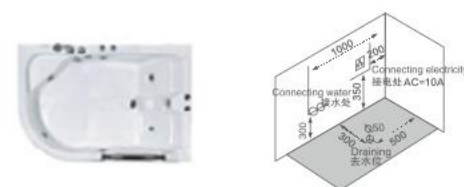

K-8828(L/R)

Size: 1380 × 950 × 550mm
1500 × 1000 × 550mm

Left apron

K-8609(L/R)

Size: 1700 × 1200 × 700mm

Left apron

K-8816(L/R)

Size: 1600 × 1200 × 740mm
1800 × 1200 × 740mm