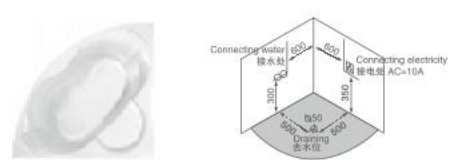

Size: 1200 × 1200 × 630mm
1300 × 1300 × 630mm
1400 × 1400 × 630mm
1500 × 1500 × 630mm