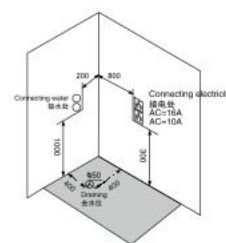

主要配置/Main devices

液晶显示屏	LCD
蒸汽浴: 4.5kw	Steam bath: 4.5kw
收音机	Radio
外接AUX输入接口	External AUX input interface
温度显示/调节	Temperature indication/adjustment
时间显示/调节	Time indication/adjustment
排气扇	Exhaust fan
照明灯	Illuminating lamp
背板七彩灯	Backplane colorful lights
背部针刺按摩	Back acupuncture massage
冲浪水力按摩	Water pressure massage
足底按摩	Foot Massage
顶部花洒	Top shower
活动花洒	Movable shower
功能转换	Functional changeover
冷热水调节	Cold/Hot Water Control Switch
防溢保护	Overflow protection
豪华双层置物架	Deluxe Double shelf
镜子	Mirror
遥控器	Telecontroller
亚克力凳子	Acrylic chair
关机后自动杀菌(可选)	Disinfect automatically after shut down(Optional)

Left apron