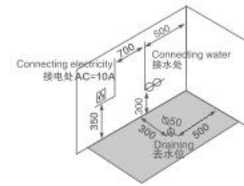

K-8814A(L/R)

Size: 1300 × 750 × 660mm 1600 × 800 × 630mm
1400 × 750 × 660mm 1700 × 800 × 630mm
1500 × 800 × 630mm 1800 × 850 × 630mm

K-8621(L/R)

Size: 990 × 690 × 650mm 1010 × 760 × 650mm
1060 × 710 × 650mm 1110 × 760 × 650mm
1160 × 710 × 650mm 1210 × 760 × 650mm
1260 × 710 × 650mm 1310 × 760 × 650mm
1360 × 710 × 650mm 1410 × 760 × 650mm

K-8843(L/R)

Size: 1410 × 770 × 590mm
1510 × 770 × 590mm
1610 × 770 × 590mm
1710 × 770 × 590mm

K-8843A(L/R)

Size: 1410 × 760 × 560mm
1510 × 760 × 560mm
1610 × 760 × 560mm
1710 × 760 × 560mm

K-8622(L/R)

Size: 1510 × 760 × 620mm
1610 × 760 × 620mm
1710 × 760 × 620mm
1710 × 810 × 620mm

K-8623(L/R)

Size: 1510 × 760 × 620mm
1610 × 760 × 620mm
1710 × 760 × 620mm
1710 × 810 × 620mm