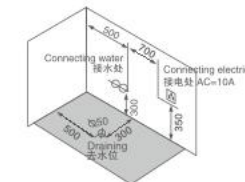

Left apron

K-8812C(L/R)

Size: 1600 × 710 × 550mm