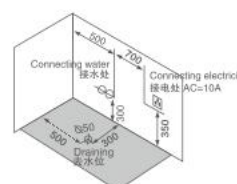

Left apron

K-8873(L/R)

Size: 1390 × 760 × 630mm
1500 × 800 × 650mm
1600 × 850 × 690mm
1700 × 850 × 690mm