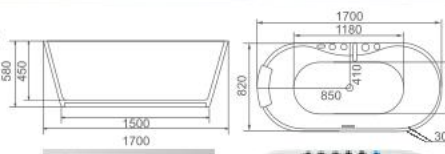

Size: 1400 × 750 × 580mm
1500 × 800 × 580mm
1600 × 800 × 580mm
1700 × 820 × 580mm

K-8789H (黑白配+音乐播放)