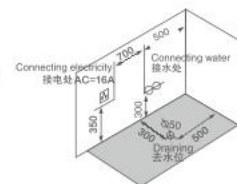

K-8923TG(L/R)

Size:1700×920×600mm

- 按摩喷嘴 Massage jets
- 按摩浴缸泵 Water pump
- 环绕七彩灯 Surrounded by colorful lights
- 七彩池底灯 Colorful pool bottom lamp
- 功能转换开关 Function changer switch
- 冷热水调节 Cold/Hot Water Control Switch

- 水力调节开关 Water force a djustment switch
- 吸水装置 Water suction device
- 多功能花洒 Multifunctional shower head
- 花洒链 Shower hoses
- 瀑布出水 Waterfall
- 枕头 Pillow

- 去水器 Drainer
- 不锈钢支架 Stainless steel bracket
- 可调节螺丝脚 Adjusting screw
- 钛金色配置 Gold configurations