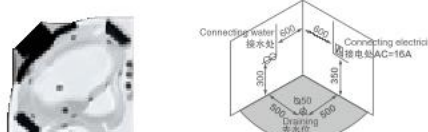

K-8929

Size: 1540 × 1540 × 700mm