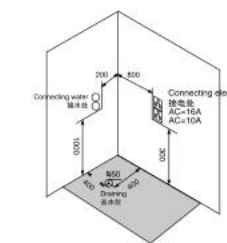

Right apron

Left apron

K-7015(L/R)

Size: 1500 × 800 × 2180mm 1700 × 800 × 2180mm
 1600 × 800 × 2180mm 1800 × 850 × 2180mm

主要配置/Main devices

- | | | | |
|--|---|---|--|
| 彩色LED显示屏
蒸汽浴: 4.5kw
蓝牙手机音乐播放
蓝牙电话
USB接口MP3播放
收音机
外接AUX输入接口
温度显示/调节
时间显示/调节
排气扇
背板七彩灯
背部针刺按摩 | Color LED display screen
Steam bath: 4.5kw
Radio
Bluetooth cell phone music player
Bluetooth phone
USB interface MP3 player
External AUX input interface
Temperature indication/adjustment
Time indication/adjustment
Exhaust fan
Backplane colorful lights
Back acupuncture massage | 冲浪水力按摩
足底按摩
带七彩灯顶部花洒
活动花洒
功能转换
冷热水调节
防溢保护
单层置物架
遥控器
全防爆膜钢化玻璃(镜面背板)
可折叠PU椅
关机后自动杀菌 | Water pressure massage
Foot Massage
With colorful lamp Top shower
Movable shower
Functional changeover
Cold/Hot Water Control Switch
Overflow protection
Single shelf
Telecontroller
Full explosion-proof film gray tempered glass (mirror back plate)
Foldable Pu chair
Disinfect automatically after shut down |
|--|---|---|--|

K-7016(L/R) 哑黑白配

Size: 1500 × 800 × 2180mm 1700 × 800 × 2180mm
 1600 × 800 × 2180mm 1800 × 850 × 2180mm

主要配置/Main devices

- | | | | |
|--|---|--|---|
| 彩色LED显示屏
蒸汽浴: 4.5kw
蓝牙手机音乐播放
蓝牙电话
USB接口MP3播放
收音机
外接AUX输入接口
温度显示/调节
时间显示/调节
排气扇
背板七彩灯
背部针刺按摩
冲浪水力按摩 | Color LED display screen
Steam bath: 4.5kw
Bluetooth cell phone music player
Bluetooth phone
USB interface MP3 player
Radio
External AUX input interface
Temperature indication/adjustment
Time indication/adjustment
Exhaust fan
Backplane colorful lights
Back acupuncture massage
Water pressure massage | 足底按摩
带七彩灯顶部花洒
活动花洒
功能转换
冷热水调节
防溢保护
单层置物架
镜子
遥控器
全防爆膜钢化玻璃
哑黑色裙边无缝对接、哑黑色顶盖
可折叠PU椅
关机后自动杀菌 | Foot Massage
With colorful lamp Top shower
Movable shower
Functional changeover
Cold/Hot Water Control Switch
Overflow protection
Single shelf
Mirror
Telecontroller
Full explosion-proof membrane tempered glass
Sub black skirt seamless butt joint, sub black top cover
Foldable Pu chair
Disinfect automatically after shut down |
|--|---|--|---|