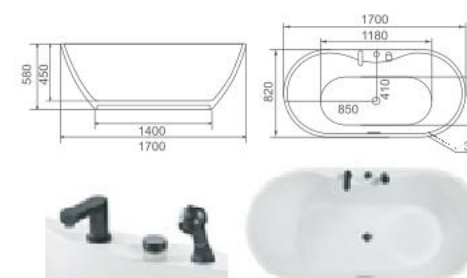

K-8781A 外灰

Size: 1400 × 750 × 580mm
1500 × 800 × 580mm
1600 × 800 × 580mm
1700 × 820 × 580mm