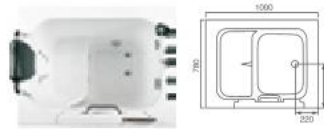

Size:950 × 850 × 1000mm

Left apron

Size:1000 × 780 × 950mm

Size:1100 × 680 × 920mm

Size:1100x630x920mm

Size:980 × 690 × 920mm

Size:1300 × 800 × 1040mm

Size:1200 × 680 × 920mm

Size:950x800x1040mm

Size:1520 × 810 × 1000mm

Size:1400 × 760 × 980mm

Size:1320x750x1140mm

Size:1515x740x970mm