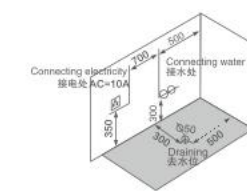

K-8841(L/R)

Size: 1300 × 800 × 560mm

Left apron

Right apron

K-8831A(L/R)

Size: 1500 × 800 × 610mm

K-8863(L/R)

Size: 1600 × 860 × 680mm