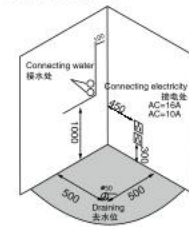

主要配置/Main devices

彩色LED显示屏	Color LED display screen
蒸汽浴: 4.5kw	Steam bath: 4.5kw
蓝牙耳机音乐播放	Bluetooth cell phone music player
蓝牙电话	Bluetooth phone
USB接口MP3播放	USB interface MP3 player
收音机	Radio
外接AUX输入接口	External AUX input interface
温度显示/调节	Temperature indication/adjustment
时间显示/调节	Time indication/adjustment
排气扇	Exhaust fan
照明灯	Illuminating lamp
背板七彩灯	Backplane colorful lights
背部针刺按摩	Back acupuncture massage
冲浪水力按摩	Water pressure massage
足底按摩	Foot Massage
顶部花洒	Top shower
活动花洒	Movable shower
功能转换	Functional changeover
冷热水调节	Cold/Hot Water Control Switch
防溢保护	Overflow protection
豪华双层置物架	Deluxe Double shelf
镜子	Mirror
遥控器	Telecontroller
关机后自动杀菌	Disinfect automatically after shut down