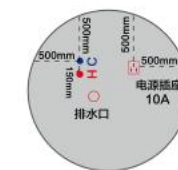

Size: 2000 × 2000 × 830mm
Color: 宝马银

主要配置	Configured Functions
控制面板	control panel
1 × 2.0HP冲浪泵	one × 2.0HP surf pump
1 × 700w 风泵	one × 700W air pump
3KW恒温器	3KW thermostat
总功率 5.2KW	Total power: 5.2kw
冲浪大喷嘴4个	4 surfing nozzles
冲浪小喷嘴12个	12 small surfing nozzles
七彩灯泡浴汽咀20个	20 colorful lamp bubble bath nozzles
流水瀑布七彩灯	Water waterfall colorful lamp
17寸升降防水带WiFi电视/闪光喇叭 (可选)	17 inch lifting waterproof belt WiFi TV / flash speaker (optional)