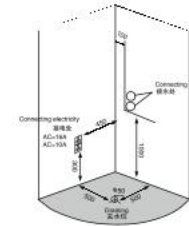

主要配置/Main devices

彩色LED显示屏	Color LED display screen
蒸汽浴: 4.5kw	Steam bath: 4.5kw
12寸TV/DVD (可选)	12 inch TV/DVD (Optional)
蓝牙手机音乐播放	Bluetooth cell phone music player
蓝牙电话	Bluetooth phone
USB接口MP3播放	USB interface MP3 player
收音机	Radio
外接AUX 输入接口	External AUX input interface
温度显示/调节	Temperature indication/adjustment
时间显示/调节	Time indication/adjustment
排气扇	Exhaust fan
照明灯	Illuminating lamp
背景灯	Background Light
背板七彩灯	Backplane colorful lights
背部针刺按摩	Back acupuncture massage
冲浪水力按摩	Water pressure massage
足底按摩	Foot Massage
顶部花洒	Top shower
活动花洒	Movable shower
功能转换	Functional changeover
冷热水调节	Cold/Hot Water Control Switch
防溢保护	Overflow protection
豪华双层置物架	Deluxe Double shelf
镜子	Mirror
遥控器	Telecontroller
关机后自动杀菌	Disinfect automatically after shut down