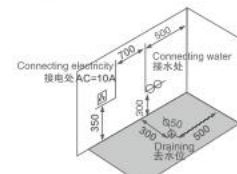

K-8820(L/R)

Size: 1500 × 800 × 700mm
1700 × 800 × 700mm

Right apron

K-8847(L/R)

Size: 1700 × 800 × 580mm
1800 × 850 × 580mm

Right apron

K-8834A(L/R)

Size: 1880 × 900 × 750mm