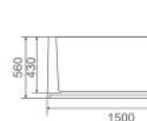

K-8888H

K-8766

Size: 1500 × 1250 × 560mm

K-8766F

Size: 1500 × 1250 × 560mm

K-8888AG

Size: 1500 × 1500 × 730mm

K-8888A