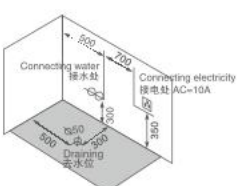

K-8623(L/R)

Size: 1510 × 760 × 620mm
1610 × 760 × 620mm
1710 × 760 × 620mm
1710 × 810 × 620mm