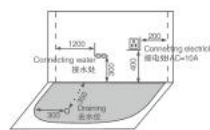

Size: 1710 × 850 × 650mm

Size: 1700 × 850 × 760mm

K-8846

Size: 1400 × 750 × 600mm (L/R)
1500 × 750 × 600mm (L/R)
1600 × 750 × 600mm 三面裙
1700 × 800 × 600mm 四面裙

Size: 1600 × 850 × 600mm

Size: 1700 × 850 × 550mm

Size: 1500 × 760 × 600mm
1800 × 850 × 600mm

Size: 1700 × 800 × 620mm

Size: 1720 × 820 × 680mm