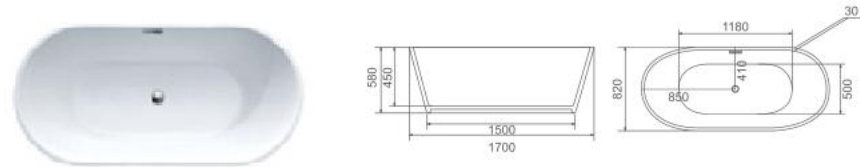

K-8781A 外灰

Size: 1400 × 750 × 580mm
 1500 × 800 × 580mm
 1600 × 800 × 580mm
 1700 × 820 × 580mm

K-8781B 外黄

Size: 1400 × 750 × 580mm
 1500 × 800 × 580mm
 1600 × 800 × 580mm
 1700 × 820 × 580mm

K-8788

Size: 1400 × 750 × 580mm
 1500 × 800 × 580mm
 1600 × 800 × 580mm
 1700 × 820 × 580mm
 1800 × 820 × 580mm