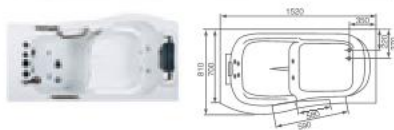

Size:1520 × 810 × 1000mm

K-8107