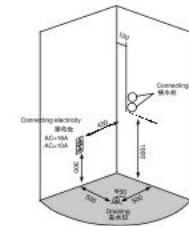

主要配置/Main devices

液晶显示屏	LCD
蒸汽浴: 4.5kw	Steam bath: 4.5kw
收音机	Radio
外接AUX输入接口	External AUX input interface
温度显示/调节	Temperature indication/adjustment
时间显示/调节	Time indication/adjustment
排气扇	Exhaust fan
照明灯	Illuminating lamp
背景灯	Background Light
背部针刺按摩	Back acupuncture massage
冲浪水力按摩	Water pressure massage
足底按摩	Foot Massage
顶部花洒	Top shower
活动花洒	Movable shower
功能转换	Functional changeover
冷热水调节	Cold/Hot Water Control Switch
防溢保护	Overflow protection
豪华双层置物架	Deluxe Double shelf
镜子	Mirror
遥控器	Telecontroller
关机后自动杀菌(可选)	Disinfect automatically after shut down(Optional)