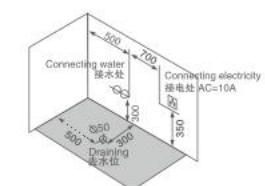

K-8923MG(L/R)

Size:1700×920×600mm

主要配置/Main devices

- 按摩喷嘴 Massage jets
- 按摩浴缸泵 Water pump
- 环绕七彩灯 Surrounded by colorful lights
- 七彩池底灯 Colorful pool bottom lamp
- 功能转换开关 Function changer switch
- 冷热水调节 Cold/Hot Water Control Switch
- 水力调节开关 Water force adjustment switch
- 吸水装置 Water suction device
- 多功能花洒 Multifunctional shower head
- 花洒链 Shower hoses
- 瀑布出水 Waterfall
- 枕头 Pillow

- 去水器 Drainer
- 不锈钢支架 Stainless steel bracket
- 可调节螺丝脚 Adjusting screw
- 工艺防爆膜玻璃 Explosion proof membrane glass
- 玫瑰金配置 Rose Gold configurations

K-8923TG(L/R)

Size:1700×920×600mm

- 按摩喷嘴 Massage jets
- 按摩浴缸泵 Water pump
- 环绕七彩灯 Surrounded by colorful lights
- 七彩池底灯 Colorful pool bottom lamp
- 功能转换开关 Function changer switch
- 冷热水调节 Cold/Hot Water Control Switch

- 水力调节开关 Water force a djustment switch
- 吸水装置 Water suction device
- 多功能花洒 Multifunctional shower head
- 花洒链 Shower hoses
- 瀑布出水 Waterfall
- 枕头 Pillow

- 去水器 Drainer
- 不锈钢支架 Stainless steel bracket
- 可调节螺丝脚 Adjusting screw
- 钛金色配置 Gold configurations

K-8923(L/R)

Size:1700×920×600mm

Left apron

K-8923P(L/R)

Size:1700×920×600mm