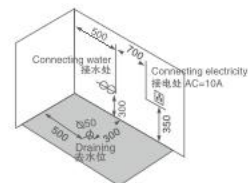

Right apron