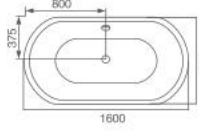

Size: 1800 × 950 × 650mm

Size: 1710 × 850 × 680mm

Size: 1400 × 750 × 570mm
1500 × 800 × 570mm
1600 × 800 × 570mm
1720 × 850 × 600mm
1800 × 820 × 570mm

Size: 1300 × 800 × 680mm

Size: 1500 × 750 × 600mm
1600 × 750 × 600mm
1700 × 800 × 600mm

K-8765

Size: 1400 × 750 × 570mm
1500 × 800 × 570mm
1600 × 800 × 570mm
1720 × 850 × 600mm
1800 × 820 × 570mm

Size: 1650 × 850 × 600mm