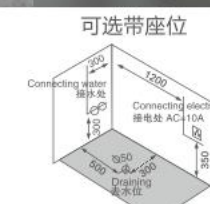

K-8622(L/R)

Size: 1510 × 760 × 620mm
1610 × 760 × 620mm
1710 × 760 × 620mm
1710 × 810 × 620mm