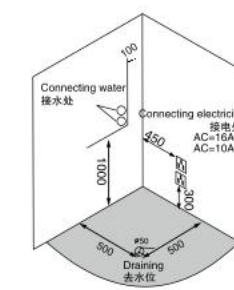

配件系列
Accessories
Series

K-7028G(TV/DVD)

非卖品

Size:1350x1350x2200mm
1500x1500x2200mm

K-7028H 哑黑白配

Size:1350 × 1350 × 2200mm
1500 × 1500 × 2200mm

主要配置/Main devices

- | | | | |
|------------|-----------------------------------|----------|--|
| 彩色LED显示屏 | Color LED display screen | 冲浪水力按摩 | Water pressure massage |
| 蒸汽浴: 4.5kw | Steam bath: 4.5kw | 足底按摩 | Foot Massage |
| 蓝牙手机音乐播放 | Bluetooth cell phone music player | 顶部花洒 | Top shower |
| 蓝牙电话 | Bluetooth phone | 活动花洒 | Movable shower |
| USB接口MP3播放 | USB interface MP3 player | 功能转换 | Functional changeover |
| 收音机 | Radio | 冷热水调节 | Cold/Hot Water Control Switch |
| 外接AUX输入接口 | External AUX input interface | 防溢保护 | Overflow protection |
| 温度显示/调节 | Temperature indication/adjustment | 单层置物架 | Single shelf |
| 时间显示/调节 | Time indication/adjustment | 镜子 | Mirror |
| 排气扇 | Exhaust fan | 遥控器 | Telecontroller |
| 照明灯 | Illuminating lamp | 全防爆膜钢化玻璃 | Full explosion-proof membrane tempered glass |
| 背板七彩灯 | Backplane colorful lights | 哑黑裙边及顶盖 | Dumb black skirt and top cover |
| 背部针刺按摩 | Back acupuncture massage | 关机后自动杀菌 | Disinfect automatically after shut down |