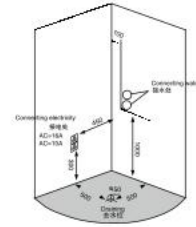

K-7066A

Size: 1350 × 1350 × 2180mm

主要配置/Main devices

液晶显示屏	LCD
蒸汽浴: 4.5kw	Steam bath: 4.5kw
收音机	Radio
外接AUX 输入接口	External AUX input interface
温度显示/调节	Temperature indication/adjustment
时间显示/调节	Time indication/adjustment
排气扇	Exhaust fan
照明灯	Illuminating lamp
背景灯	Background Light
背部针刺按摩	Back acupuncture massage
冲浪水力按摩	Water pressure massage
足底按摩	Foot Massage
顶部花洒	Top shower
活动花洒	Movable shower
功能转换	Functional changeover
冷热水调节	Cold/Hot Water Control Switch
防溢保护	Overflow protection
单层置物架	Single rack
镜子	Mirror
遥控器	Telecontroller
关机后自动杀菌(可选)	Disinfect automatically after shut down(Optional)

K-7023

Size: 1500 × 1500 × 2200mm

主要配置/Main devices

液晶显示屏	LCD
蒸汽浴: 4.5kw	Steam bath: 4.5kw
收音机	Radio
外接AUX 输入接口	External AUX input interface
温度显示/调节	Temperature indication/adjustment
时间显示/调节	Time indication/adjustment
排气扇	Exhaust fan
照明灯	Illuminating lamp
背景灯	Background Light
背板七彩灯	Backplane colorful lights
背部针刺按摩	Back acupuncture massage
冲浪水力按摩	Water pressure massage
足底按摩	Foot Massage
顶部花洒	Top shower
活动花洒	Movable shower
功能转换	Functional changeover
冷热水调节	Cold/Hot Water Control Switch
防溢保护	Overflow protection
豪华双层置物架	Deluxe Double shelf
镜子	Mirror
遥控器	Telecontroller
关机后自动杀菌(可选)	Disinfect automatically after shut down(Optional)

Right apron

K-7024(L/R)

Size: 1380 × 950 × 2150mm
1500 × 1000 × 2150mm

主要配置/Main devices