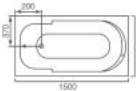

Left apron

Size:1600 × 710 × 530mm