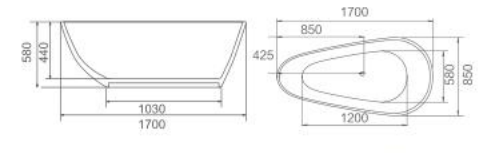

Size: 1300 × 700 × 580mm
1400 × 750 × 580mm
1500 × 800 × 580mm
1600 × 800 × 580mm
1700 × 850 × 580mm

K-8880A

Size: 1400 × 750 × 750mm   1700 × 800 × 800mm
1500 × 750 × 750mm   1800 × 900 × 800mm
1600 × 700 × 750mm