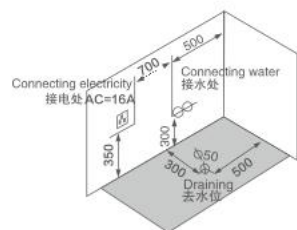

K-8938MG(L/R)

Size: 1950 × 1300 × 780mm

主要配置/Main devices

17寸防水升降带WIFI电视 DVD/USB/MP5/闪光喇叭 收音机 电脑控制面板 电视升降按键 遥控器 按摩喷嘴 按摩浴缸泵 泡泡浴带七彩灯 泡泡浴气泵 流水七彩灯 功能转换开关	17 Inch waterproof lifting WIFI TV DVD/USB/MP5/Flared horn Radio Computerized control panel TV Lift button Telecontroller Massage jets Water pump Bubble bath with LED multicolor light Air blower Flowing water colorful light Function changer switch

冷热水调节 水力调节开关 吸水装置 多功能花洒 花洒链 瀑布出水 枕头 去水器 不锈钢支架 可调节螺丝脚 工艺防爆膜玻璃 玫瑰金配置	Cold/Hot Water Control Switch Water force adjustment switch Water suction device Multifunctional shower head Shower hoses Waterfall Pillow Drainer Stainless steel bracket Adjusting screw Explosion proof membrane glass Rose Gold configurations

K-8938B(L/R)

Size: 1950 × 1300 × 780mm

主要配置/Main devices

17寸防水升降带WIFI电视 DVD/USB/MP5/闪光喇叭 收音机 电脑控制面板 电视升降按键 遥控器 按摩喷嘴 按摩浴缸泵 泡泡浴带七彩灯 泡泡浴气泵 流水七彩灯 功能转换开关 冷热水调节 水力调节开关 吸水装置 多功能花洒 花洒链 瀑布出水 枕头 去水器 不锈钢支架 可调节螺丝脚 钛金色配置	17 Inch waterproof lifting WIFI TV DVD/USB/MP5/Flared horn Radio Computerized control panel TV Lift button Telecontroller Massage jets Water pump Bubble bath with LED multicolor light Air blower Flowing water colorful light Function changer switch Cold/Hot Water Control Switch Water force adjustment switch Water suction device Multifunctional shower head Shower hoses Waterfall Pillow Drainer Stainless steel bracket Adjusting screw Golden configurations

K-8938A(L/R)

Size: 1950 × 1300 × 780mm

主要配置/Main devices