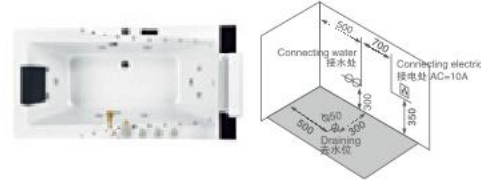

K-8611(L/R)

Size: 1530x850x620mm

Left apron

K-8612(L/R)

Size: 1730x800x750mm

K-8613 三面裙

Size: 1750x800x600mm

K-8614 三面裙

Size: 1600x850x650mm(L)
1700x850x650mm(R)

K-8615(L/R)

Size: 1500x850x650mm
1600x850x650mm
1700x850x650mm

K-8616(L/R)

Size: 1500x780x620mm
1600x830x620mm
1700x830x620mm
1830x850x620mm

K-8822G

Size: 1380 × 1380 × 700mm
1500 × 1500 × 700mm

K-8822

Size: 1380 × 1380 × 700mm
1500 × 1500 × 700mm

K-8854

Size: 1500 × 1500 × 550mm