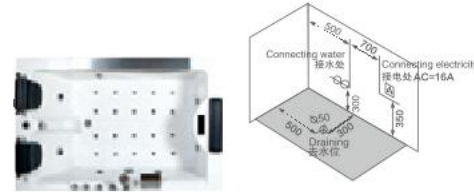

K-8938(L/R)

Size: 1900 × 1200 × 650mm

K-8939(L/R)

Size: 1900 × 1000 × 730mm