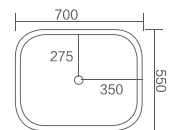

Size: 700 × 550 × 600mm