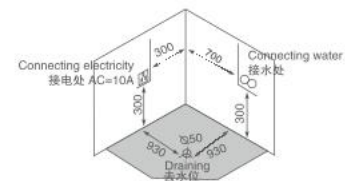

K-8925(L/R)

Size: 1520 × 850 × 600mm

K-8910(L/R)

Size: 1700 × 900 × 700mm

K-8904

Size: 1600 × 850 × 680mm
1800 × 850 × 680mm

K-8948

Size: 1600 × 850 × 700mm

K-8908(L/R)

Size: 1800 × 900 × 750mm

K-8932

Size: 1800 × 900 × 610mm

K-8905

Size: 1800 × 1300 × 700mm

K-8937(L/R)

Size: 1720 × 1200 × 680mm

K-8943(L/R)

Size: 1800 × 1500 × 650mm

K-8944

Size: 1500 × 1500 × 650mm
1800 × 1800 × 650mm