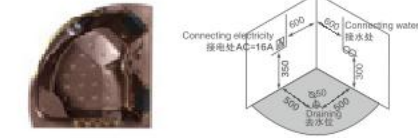

花洒链
瀑布出水
枕头
去水器
不锈钢支架
可调节螺丝脚
工艺防爆膜玻璃
玫瑰金配置

Shower hoses
Waterfall
Pillow
Drainer
Stainless steel bracket
Adjusting screw
Explosion proof membrane glass
Rose Gold configurations

K-8927AG

Size: 1500 × 1500 × 650mm