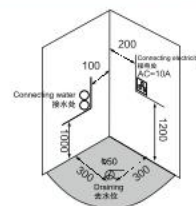

筒控专用白色拉手

K-7414

Size: 1200 × 900 × 2130mm

K-7415

Size: 930 × 930 × 2100mm

K-7412

Size: 900 × 900 × 2150mm
950 × 950 × 2150mm
1200 × 1200 × 2150mm

K-7413(L/R)