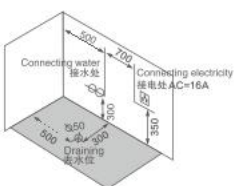

K-8941TG 三面裙

Size: 1700 × 800 × 600mm