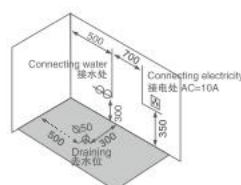

Left apron

K-8871A(L/R)

Size: 1500 × 800 × 580mm
1600 × 800 × 580mm
1700 × 800 × 580mm
1800 × 850 × 580mm

Left apron

K-8617(L/R)

Size: 1500 × 750 × 550mm
 1700 × 750 × 550mm
 1700 × 800 × 650mm

Left apron

K-8812B(L/R)