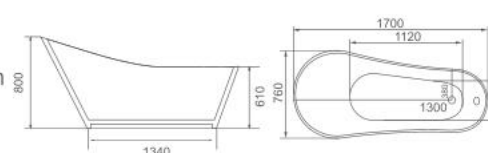

K-8703B (水晶咖啡底)

Size: 1700 × 800 × 820mm

K-8703G (金底)

Size: 1700 × 800 × 820mm

K-8703S (黄底)

Size: 1700 × 800 × 820mm

K-8734H

Size: 1700 × 760 × 800mm