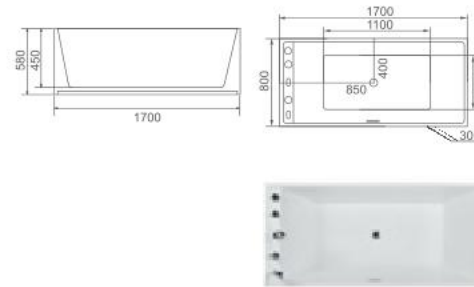

可选带座位

可选带座位

K-8711

Size: 1500x750x580mm
1600x750x580mm
1700x750x580mm
1700x800x580mm

可选带座位

K-8711A

Size: 1500x750x580mm
1600x750x580mm
1700x750x580mm
1700x800x580mm

防滑底