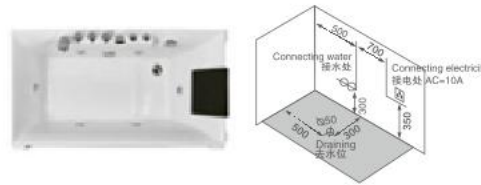

Right apron

K-8806(L/R)

Size: 1500 × 800 × 600mm

K-8844A

Size: 1410 × 770 × 620mm

K-8836A 三面裙

Size: 1550 × 830 × 650mm
1750 × 830 × 650mm
1900 × 900 × 650mm

Right apron