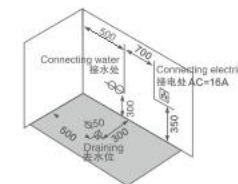

Size: 1700 × 800 × 600mm

按摩喷嘴
按摩浴缸泵
环绕七彩灯
七彩池底灯
功能转换开关
冷热水调节
水力调节开关
吸水装置
多功能花洒

Massage jets
Water pump
Surrounded by control lights
Colorful pool bottom lamp
Function changer switch
Cold/Hot Water Control Switch
Water force adjustment switch
Drainer
Stainless steel bracket

花洒链
瀑布出水
枕头
去水器
不锈钢支架
可调节螺丝脚
工艺防爆膜玻璃
玫瑰金配置

Water suction device
Multifunctional shower head
Shower hoses
Waterfall
Pillow
Adjusting screw
Explosion proof membrane glass
Rose Gold configurations

Size: 1700 × 800 × 600mm

按摩喷嘴
按摩浴缸泵
环绕七彩灯
七彩池底灯
功能转换开关
冷热水调节
水力调节开关
吸水装置
多功能花洒

Massage jets
Water pump
Surrounded by control lights
Colorful pool bottom lamp
Function changer switch
Cold/Hot Water Control Switch
Water force adjustment switch
Drainer
Stainless steel bracket

花洒链
瀑布出水
枕头
去水器
不锈钢支架
可调节螺丝脚
工艺防爆膜玻璃
玫瑰金配置

Water suction device
Multifunctional shower head
Shower hoses
Waterfall
Pillow
Adjusting screw
Explosion proof membrane glass
Rose Gold configurations

Size: 1700 × 800 × 600mm

Size: 1700 × 800 × 600mm

Size: 1700 × 800 × 600mm

K-8942 三面裙

Size: 1700 × 800 × 600mm