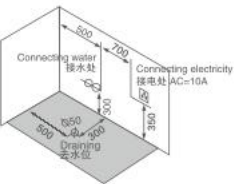

K-8619(L/R)

Size: 1600 × 800 × 580mm
1700 × 800 × 580mm

K-8879A 三面裙

Size: 1500 × 800 × 580mm 1700 × 800 × 580mm
1600 × 800 × 580mm 1800 × 850 × 580mm

K-8858(L/R)

Size: 1100 × 700 × 550mm
1150 × 700 × 550mm
1200 × 700 × 550mm
1250 × 700 × 550mm
1300 × 700 × 550mm
1350 × 700 × 550mm
1400 × 750 × 550mm
1450 × 750 × 550mm
1500 × 750 × 550mm

K-8873(L/R)

Size: 1390 × 760 × 630mm
1500 × 800 × 650mm
1600 × 850 × 690mm
1700 × 850 × 690mm

K-8842(L/R)

Size: 1500 × 800 × 580mm
1600 × 800 × 580mm
1700 × 800 × 580mm
1800 × 850 × 580mm

K-8871A(L/R)

Size: 1500 × 800 × 580mm
1600 × 800 × 580mm
1700 × 800 × 580mm
1800 × 850 × 580mm