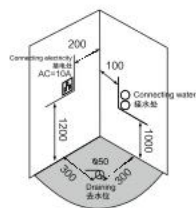

Size:980 × 980 × 2200mm

K-7105

Size:930 × 930 × 2100mm

K-7107

Size: 1350 × 850 × 2150mm
1420 × 920 × 2150mm

K-7411

Size: 900 × 900 × 2150mm
1000 × 1000 × 2150mm

筒控基本配置: 照明、排气