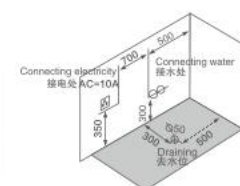

K-8843A(L/R)

Size: 1410 × 760 × 560mm
1510 × 760 × 560mm
1610 × 760 × 560mm
1710 × 760 × 560mm