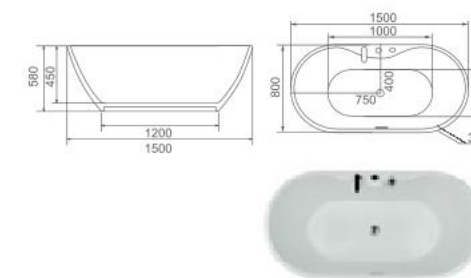

K-8781B 外黄

Size: 1400 × 750 × 580mm
1500 × 800 × 580mm
1600 × 800 × 580mm
1700 × 820 × 580mm