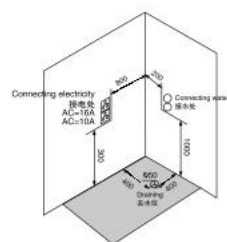

Right apron

Left apron

K-7015(L/R)

Size: 1500 × 800 × 2180mm 1700 × 800 × 2180mm
 1600 × 800 × 2180mm 1800 × 850 × 2180mm

主要配置/Main devices

- | | | | |
|--|---|---|--|
| 彩色LED显示屏
蒸汽浴: 4.5kw
蓝牙手机音乐播放
蓝牙电话
USB接口MP3播放
收音机
外接AUX输入接口
温度显示/调节
时间显示/调节
排气扇
背板七彩灯
背部针刺按摩 | Color LED display screen
Steam bath: 4.5kw
Radio
Bluetooth cell phone music player
Bluetooth phone
USB interface MP3 player
External AUX input interface
Temperature indication/adjustment
Time indication/adjustment
Exhaust fan
Backplane colorful lights
Back acupuncture massage | 冲浪水力按摩
足底按摩
带七彩灯顶部花洒
活动花洒
功能转换
冷热水调节
防溢保护
单层置物架
遥控器
全防爆膜钢化玻璃(镜面背板)
可折叠PU椅
关机后自动杀菌 | Water pressure massage
Foot Massage
With colorful lamp Top shower
Movable shower
Functional changeover
Cold/Hot Water Control Switch
Overflow protection
Single shelf
Telecontroller
Full explosion-proof film gray tempered glass (mirror back plate)
Foldable Pu chair
Disinfect automatically after shut down |
|--|---|---|--|