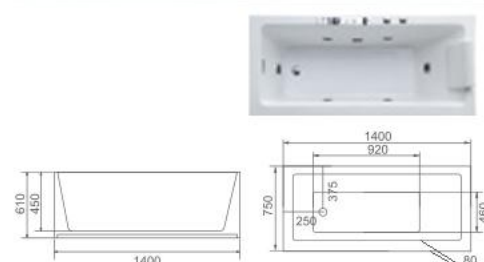

Size: 1300 × 750 × 610mm
1400 × 750 × 610mm
1500 × 800 × 580mm
1600 × 800 × 580mm
1700 × 800 × 580mm
1800 × 850 × 580mm

K-8759