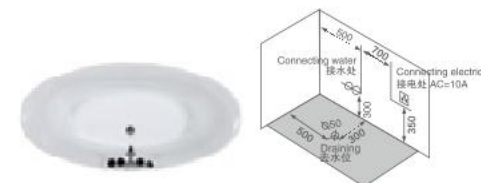

K-8683

Size: 1200 × 750 × 600mm
1300 × 750 × 600mm
1400 × 750 × 600mm
1500 × 800 × 600mm
1600 × 800 × 600mm
1700 × 800 × 600mm