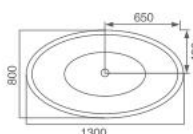

K-8896

Size: 1500 × 750 × 600mm
1600 × 750 × 600mm
1700 × 800 × 600mm