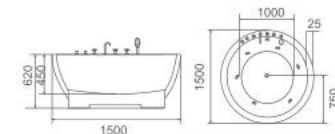

K-8883H

Size: 1500 × 1500 × 620mm