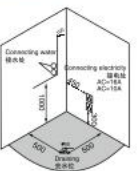

K-7077B

Size:1800 × 1300 × 2180mm

主要配置/Main devices

彩色LED显示屏	Color LED display screen
蒸汽浴: 4.5kw	Steam bath: 4.5kw
蓝牙手机音乐播放	Bluetooth cell phone music player
蓝牙电话	Bluetooth phone
USB接口MP3播放	USB interface MP3 player
收音机	Radio
外接AUX 输入接口	External AUX input interface
温度显示/调节	Temperature indication/adjustment
时间显示/调节	Time indication/adjustment
排气扇	Exhaust fan
照明灯	Illuminating lamp
背板七彩灯	Backplane colorful lights
背部针刺按摩	Back acupuncture massage
冲浪水力按摩	Water pressure massage
足底按摩	Foot Massage
顶部花洒	Top shower
活动花洒	Movable shower
功能转换	Functional changeover
冷热水调节	Cold/Hot Water Control Switch
防溢保护	Overflow protection
豪华双层置物架	Deluxe Double shelf
镜子	Mirror
遥控器	Telecontroller
关机后自动杀菌	Disinfect automatically after shut down

K-7031

Size:1100 × 1100 × 2200mm 1300 × 1300 × 2200mm
1200 × 1200 × 2200mm

主要配置/Main devices

液晶显示屏	LCD
蒸汽浴: 4.5kw	Steam bath: 4.5kw
收音机	Radio
外接AUX输入接口	External AUX input interface
温度显示/调节	Temperature indication/adjustment
时间显示/调节	Time indication/adjustment
排气扇	Exhaust fan
照明灯	Illuminating lamp
背景灯	Background Light
背板七彩灯	Backplane colorful lights
背部针刺按摩	Back acupuncture massage
足底按摩	Foot Massage
顶部花洒	Top shower
活动花洒	Movable shower
功能转换	Functional changeover
冷热水调节	Cold/Hot Water Control Switch
单层置物架	Single rack
镜子	Mirror
遥控器	Telecontroller
关机后自动杀菌(可选)	Disinfect automatically after shut down(Optional)

K-7077A

Size:1800 × 1300 × 2180mm

主要配置/Main devices