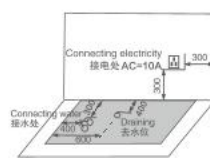

K-8940

Size: 1900 × 900 × 610mm