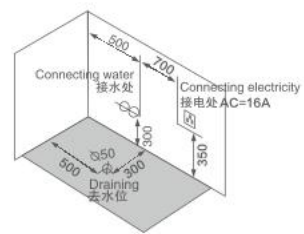

Right apron