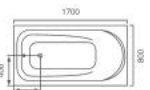

Left apron

Size:1500 × 750 × 530mm