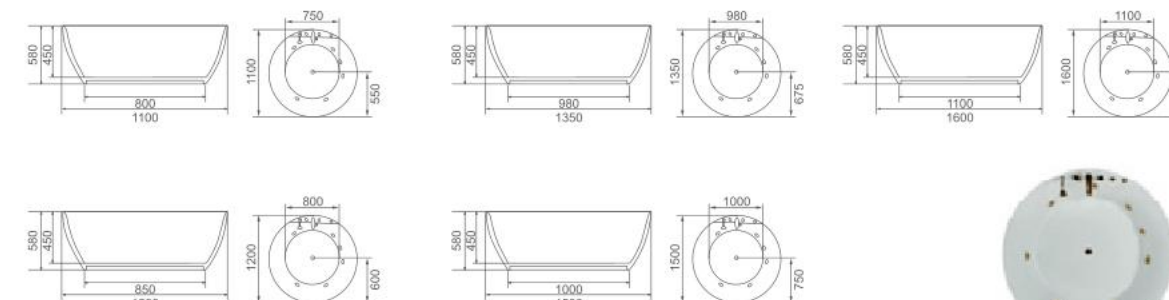

K-8721

Size: 1100 × 1100 × 580mm
1200 × 1200 × 580mm
1350 × 1350 × 580mm
1500 × 1500 × 580mm
1600 × 1600 × 580mm

K-8719H

Size: 1100 × 1100 × 580mm
1200 × 1200 × 580mm
1350 × 1350 × 580mm
1500 × 1500 × 580mm
1600 × 1600 × 580mm

K-8719

Size: 1100 × 1100 × 580mm
1200 × 1200 × 580mm
1350 × 1350 × 580mm
1500 × 1500 × 580mm
1600 × 1600 × 580mm

K-8719TG

Size: 1100 × 1100 × 580mm   1500 × 1500 × 580mm
1200 × 1200 × 580mm   1600 × 1600 × 580mm
1350 × 1350 × 580mm