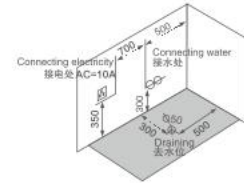

K-8845 三面裙

Size: 1450 × 850 × 600mm
1650 × 850 × 600mm