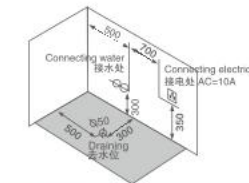

K-8672(L/R)

Size: 1800 × 1200 × 600mm

Right apron

K-8672A(L/R)

Size: 1700 × 1200 × 610mm

K-8681

Size: 1400 × 750 × 650mm
 1500 × 800 × 650mm
 1600 × 800 × 650mm
 1720 × 850 × 650mm
 1800 × 820 × 650mm

K-8683