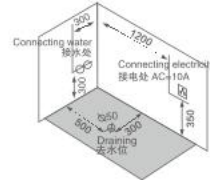

K-8997

Size: 1800 × 900 × 650mm
1800 × 1500 × 650mm