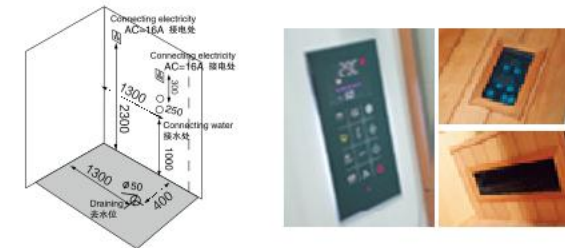

主要配置/Main devices

托玛琳汗蒸: 2kw	Tourmaline sweat stream: 2kw
湿蒸汽浴: 3kw	Steam bath: 3kw
彩色LED显示屏	Color LED display screen
收音机	Radio
USB接口MP3播放	USB interface MP3 player
蓝牙手机音乐播放	Bluetooth mobile phone music player
蓝牙电话	Bluetooth phone
温度显示/调节	Temperature indication/adjustment
时间显示/调节	Time indication/adjustment
排气扇	Exhaust fan
照明灯	Illuminating lamp
背部针刺按摩	Back acupuncture massage
足底按摩	Foot Massage
顶部花洒	Top shower
活动花洒	Movable shower
功能转换	Functional changeover
冷热水调节	Cold/Hot Water Control Switch
置物架	Shelf
镜子	Mirror
遥控器	Telecontroller
关机后自动杀菌	Disinfect automatically after shut down