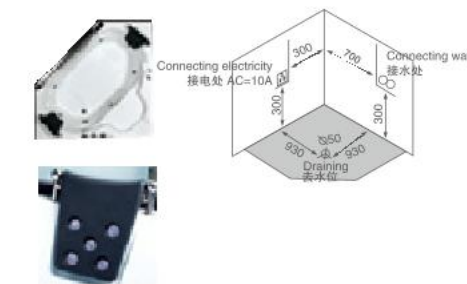

K-8922

Size: 1500 × 1500 × 610mm
1650 × 1650 × 630mm