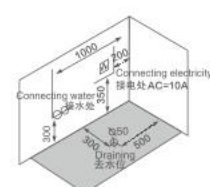

K-8828(L/R)

Size: 1380 × 950 × 550mm
1500 × 1000 × 550mm

Left apron

K-8609(L/R)

Size: 1700 × 1200 × 700mm

Left apron

K-8816(L/R)

Size: 1600 × 1200 × 740mm
1800 × 1200 × 740mm