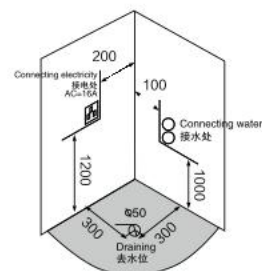

主要配置/Main devices

液晶显示屏	LCD
蒸汽浴: 3kw	Steam bath: 3kw
收音机	Radio
外接AUX输入接口	External AUX input interface
温度显示/调节	Temperature indication/adjustment
时间显示/调节	Time indication/adjustment
排气扇	Exhaust fan
照明灯	Illuminating lamp
背板七彩灯	Back panel colorful lamp
背部针刺按摩	Back acupuncture massage
足底按摩	Foot Massage
顶部花洒	Top shower
活动花洒	Movable shower
功能转换	Functional changeover
冷热水调节	Cold/Hot Water Control Switch
单层置物架	Single rack
镜子	Mirror
遥控器	Telecontroller
防水PS底板	Waterproof PS base plate
凳子(可选)	Stool (Optional)
关机后自动杀菌(可选)	Disinfect automatically after shut down(Optional)