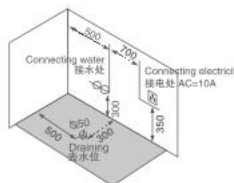

K-8821(L/R)

Size: 1700 × 850 × 700mm