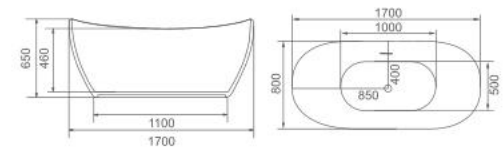

K-8703

Size: 1700 × 800 × 820mm

K-8782H

Size: 1700 × 800 × 650mm

K-8782

Size: 1700 × 800 × 650mm

K-8703A (黑底)

Size: 1700 × 800 × 820mm