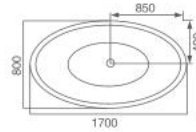

K-8755S

Size: 1700 × 800 × 800mm

K-8733S

Size: 1500 × 760 × 640mm

K-8755G

Size: 1700 × 800 × 800mm

K-8733G

Size: 1500 × 760 × 640mm