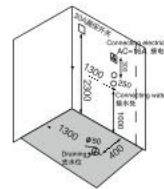

K-7115A 铁杉木桑拿干湿蒸汽房

Size:1600×1100×2150mm
1700×1200×2150mm
1800×1200×2150mm