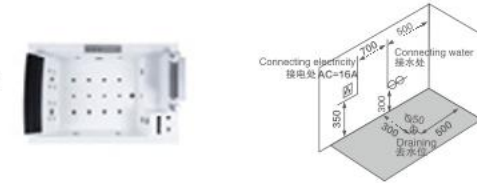

K-8610

Size: 1800 × 1210 × 580mm

K-8850A

Size: 1800 × 1250 × 580mm