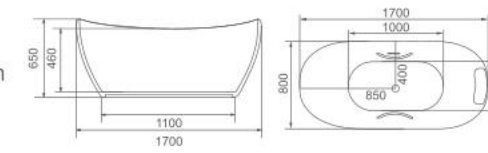

Size: 1700 × 800 × 650mm

K-8782