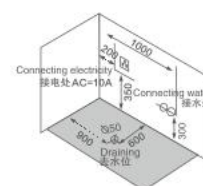

K-8936(L/R)

Size: 1700 × 1200 × 700mm
1800 × 1300 × 700mm