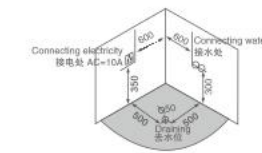

K-8611(L/R)

Size: 1530x850x620mm

K-8612(L/R)

Size: 1730x800x750mm

K-8613 三面裙

Size: 1750x800x600mm

K-8614 三面裙

Size: 1600x850x650mm(L)
1700x850x650mm(R)

K-8615(L/R)

Size: 1500x850x650mm
1600x850x650mm
1700x850x650mm

K-8616(L/R)

Size: 1500x780x620mm
1600x830x620mm
1700x830x620mm
1830x850x620mm

K-8822G

Size: 1380 × 1380 × 700mm
1500 × 1500 × 700mm

K-8822

Size: 1380 × 1380 × 700mm
1500 × 1500 × 700mm

K-8854

Size: 1500 × 1500 × 550mm