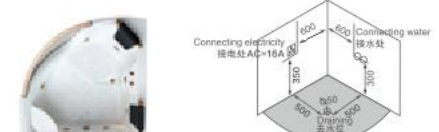

K-8927MG

Size: 1500 × 1500 × 650mm