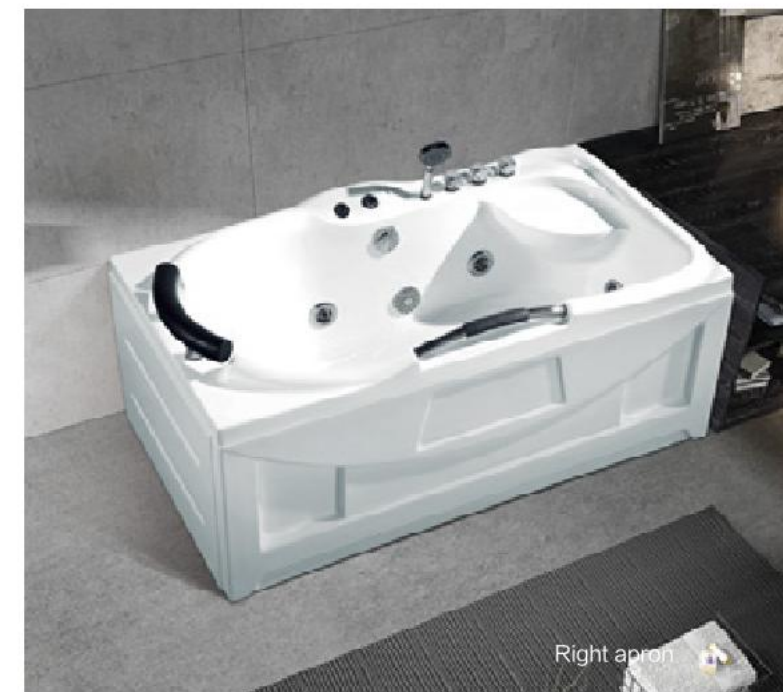

K-8841(L/R)

Size: 1300 × 800 × 560mm

Left apron

Right apron

K-8831A(L/R)

Size: 1500 × 800 × 610mm

K-8863(L/R)

Size: 1600 × 860 × 680mm