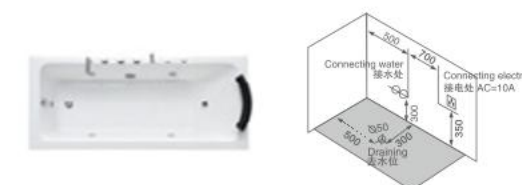

K-8617(L/R)

Size: 1500 × 750 × 550mm
1700 × 750 × 550mm
1700 × 800 × 650mm

K-8812B(L/R)

Size: 1200 × 710 × 530mm   1500 × 710 × 530mm
1300 × 710 × 530mm   1600 × 760 × 530mm
1400 × 710 × 530mm   1700 × 760 × 530mm

K-8618(L/R)

Size: 1810 × 810 × 550mm

K-8812(L/R)

Size: 1500 × 710 × 550mm

K-8812A(L/R)

Size: 1700 × 760 × 550mm
1810 × 810 × 550mm

K-8812C(L/R)

Size: 1600 × 710 × 550mm