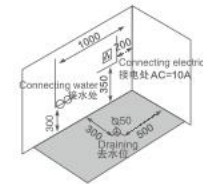

K-8877 三面裙

Size: 1730 × 860 × 690mm