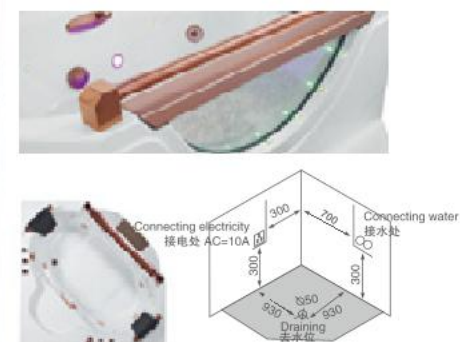

Size: 1500 × 1500 × 610mm
1650 × 1650 × 630mm

主要配置/Main devices

- | | |
|---------------------|---|
| 按摩喷嘴 | Massage jets |
| 按摩浴缸泵 | Water pump |
| 环绕七彩灯 | Surrounded by colorful lights |
| 功能转换开关 | Function changer switch |
| 冷热水调节 | Cold/Hot Water Control Switch |
| 水力调节开关 | Water force adjustment switch |
| 吸水装置 | Water suction device |
| 多功能花洒 | Multifunctional shower head |
| 花洒链 | Shower hoses |
| 带灯瀑布出水 | Waterfall with light |
| 枕头 | Pillow |
| 去水器 | Drainer |
| 不锈钢支架 | Stainless steel bracket |
| 可调节螺丝脚 | Adjusting screw |
| 工艺防爆膜玻璃 | Explosion proof membrane glass |
| 哑黑色裙边 | Dumb black skirt |
| 蓝牙USB控制面板/闪光喇叭 (可选) | Bluetooth USB control panel / flash horn (optional) |
| 彩灯泡泡浴 (可选) | Lantern bubble bath (optional) |

K-8955

Size: 1500 × 1500 × 610mm
1650 × 1650 × 630mm

K-8922G

Size: 1500 × 1500 × 610mm
1650 × 1650 × 630mm

K-8955G

Size: 1500 × 1500 × 610mm
1650 × 1650 × 630mm

主要配置/Main devices

- | | |
|---------|--------------------------------|
| 按摩喷嘴 | Massage jets |
| 按摩浴缸泵 | Water pump |
| 环绕七彩灯 | Surrounded by colorful lights |
| 七彩池底灯 | Colorful pool bottom lamp |
| 功能转换开关 | Function changer switch |
| 冷热水调节 | Cold/Hot Water Control Switch |
| 水力调节开关 | Water force adjustment switch |
| 吸水装置 | Water suction device |
| 多功能花洒 | Multifunctional shower head |
| 花洒链 | Shower hoses |
| 瀑布出水 | Waterfall |
| 枕头 | Pillow |
| 去水器 | Drainer |
| 不锈钢支架 | Stainless steel bracket |
| 可调节螺丝脚 | Adjusting screw |
| 工艺防爆膜玻璃 | Explosion proof membrane glass |
| 玫瑰金配置 | Rose Gold configurations |