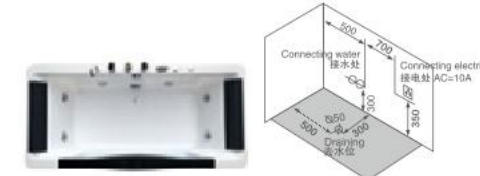

Left apron

K-8923MG(L/R)

Size:1700×920×600mm

主要配置/Main devices

- 按摩喷嘴 Massage jets
- 按摩浴缸泵 Water pump
- 环绕七彩灯 Surrounded by colorful lights
- 七彩池底灯 Colorful pool bottom lamp
- 功能转换开关 Function changer switch
- 冷热水调节 Cold/Hot Water Control Switch
- 水力调节开关 Water force adjustment switch
- 吸水装置 Water suction device
- 多功能花洒 Multifunctional shower head
- 花洒链 Shower hoses
- 瀑布出水 Waterfall
- 枕头 Pillow