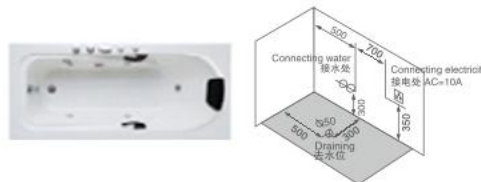

Left apron

K-8618(L/R)

Size: 1810 × 810 × 550mm

K-8812(L/R)

Size: 1500 × 710 × 550mm