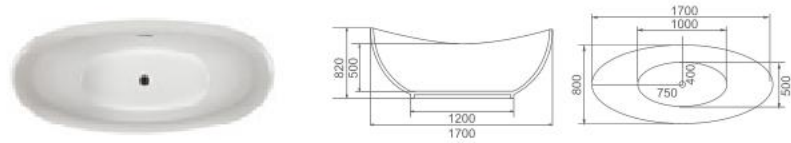

Size: 1700 × 800 × 820mm

K-8782H

Size: 1700 × 800 × 650mm

Size: 1700 × 800 × 650mm

Size: 1700 × 800 × 820mm

Size: 1700 × 800 × 820mm

Size: 1700 × 800 × 820mm

Size: 1700 × 800 × 820mm

Size: 1700 × 760 × 800mm

Size: 1700 × 760 × 800mm