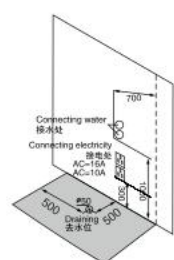

Left apron

K-7082 三面裙

Size:1450 × 850 × 2150mm
1650 × 850 × 2150mm

主要配置/Main devices

- | | |
|-------------|---|
| 液晶显示屏 | LCD |
| 蒸汽浴: 4.5kw | Steam bath: 4.5kw |
| 收音机 | Radio |
| 外接AUX输入接口 | External AUX input interface |
| 温度显示/调节 | Temperature indication/adjustment |
| 时间显示/调节 | Time indication/adjustment |
| 排气扇 | Exhaust fan |
| 照明灯 | Illuminating lamp |
| 背部针刺按摩 | Back acupuncture massage |
| 冲浪水力按摩 | Water pressure massage |
| 顶部花洒 | Top shower |
| 活动花洒 | Movable shower |
| 功能转换 | Functional changeover |
| 冷热水调节 | Cold/Hot Water Control Switch |
| 防溢保护 | Overflow protection |
| 单层置物架 | Single layer shelf |
| 遥控器 | Telecontroller |
| 关机后自动杀菌(可选) | Disinfect automatically after shut down(Optional) |