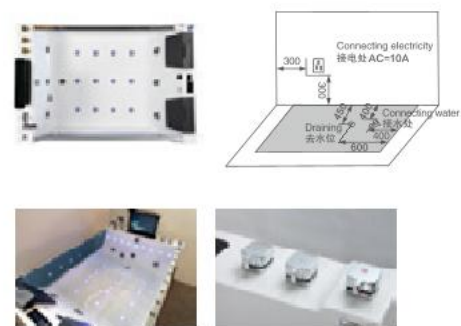

Size: 1800 × 1200 × 600mm

K-8956B

Size: 1800 × 1200 × 600mm