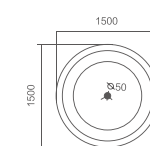

K-8720

Size: 1350 × 1350 × 580mm
 1500 × 1500 × 580mm
 1600 × 1600 × 580mm

K-8720H

Size: 1350 × 1350 × 580mm
 1500 × 1500 × 580mm
 1600 × 1600 × 580mm

K-8723

Size: 1500 × 1500 × 620mm

K-8714A

Size: 1150 × 1150 × 800mm