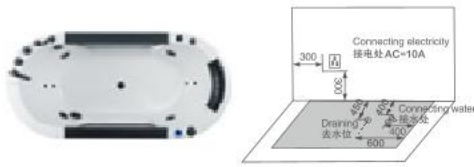

Size: 1700 × 800 × 600mm

K-8946(L/R)

Size: 1650 × 800 × 630mm