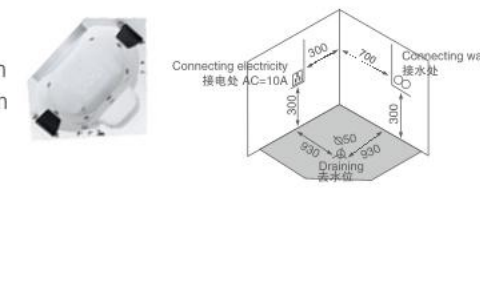

K-8915P

Size: 1500 × 1500 × 610mm
1650 × 1650 × 630mm