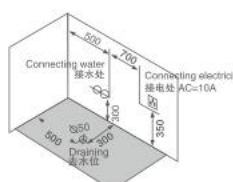

Size: 1200 × 710 × 530mm 1500 × 710 × 530mm
 1300 × 710 × 530mm 1600 × 760 × 530mm
 1400 × 710 × 530mm 1700 × 760 × 530mm

Left apron

K-8618(L/R)

Size: 1810 × 810 × 550mm

Left apron

K-8812(L/R)

Size: 1500 × 710 × 550mm