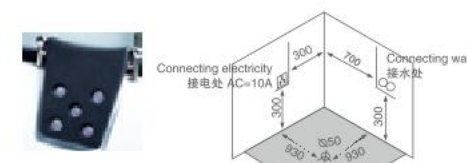

K-8955

Size: 1500 × 1500 × 610mm
1650 × 1650 × 630mm