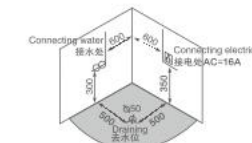

Size: 1200 × 1200 × 650mm
1300 × 1300 × 650mm
1500 × 1500 × 650mm

Size: 1500 × 1000 × 600mm

Size: 1700 × 1500 × 790mm

Size: 1550 × 1550 × 750mm

Size: 1350 × 1350 × 680mm
1500 × 1500 × 680mm

Size: 1350 × 1350 × 650mm
1500 × 1500 × 650mm

Size: 1560 × 1560 × 680mm

Size: 1500 × 1500 × 650mm

Size: 1500 × 1500 × 780mm

Size: 1380 × 1380 × 760mm
1500 × 1500 × 760mm

Size: 1600 × 1600 × 730mm

K-8952

Size: 1650 × 1650 × 750mm