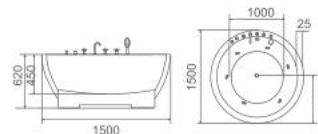

Size: 1500 × 1500 × 730mm

Size: 1160 × 630 × 740mm
1260 × 630 × 740mm
1360 × 630 × 740mm

Size: 1000 × 1000 × 700mm
1200 × 1200 × 700mm

Size: 1450 × 1450 × 700mm

Size: 1500 × 1500 × 620mm
1800 × 1800 × 620mm

Size: 1500 × 1500 × 620mm

K-8894

Size: 1200 × 750 × 650mm
1300 × 750 × 650mm
1400 × 750 × 650mm
1500 × 750 × 650mm

常规带座位 (可选平底)

Size: 1200 × 800 × 820mm
1300 × 800 × 820mm
1400 × 800 × 820mm
1500 × 800 × 820mm