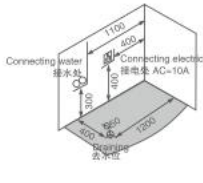

Size: 1410 × 760 × 700mm

Size: 1500 × 850 × 760mm

Size: 1500 × 800 × 620mm

Size: 1700 × 860 × 620mm

Size: 1500 × 760 × 560mm

Size: 1730 × 860 × 690mm

Size: 1700 × 850 × 700mm

K-8813 三面裙

Size: 1500 × 820 × 590mm
1700 × 850 × 600mm

Size: 1600 × 800 × 650mm