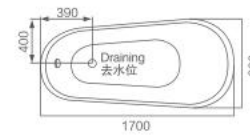

K-8741A

Size: 1600 × 900 × 700mm

K-8741B (青古铜脚)

Size: 1600 × 900 × 700mm

K-8885G

Size: 1550 × 780 × 750mm
1700 × 800 × 750mm

K-8885S

Size: 1550 × 780 × 750mm
1700 × 800 × 750mm