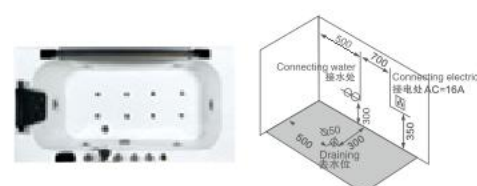

Left apron

K-8923(L/R)

Size:1700×920×600mm

K-8923P(L/R)

Size:1700×920×600mm