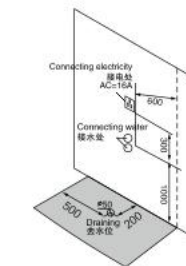

主要配置/Main devices

液晶显示屏	LCD
蒸汽浴: 3kw	Steam bath: 3kw
收音机	Radio
外接AUX输入接口	External AUX input interface
温度显示/调节	Temperature indication/adjustment
时间显示/调节	Time indication/adjustment
排气扇	Exhaust fan
照明灯	Illuminating lamp
背景灯	Background Light
背部针刺按摩	Back acupuncture massage
足底按摩	Foot Massage
顶部花洒	Top shower
活动花洒	Movable shower
功能转换	Functional changeover
冷热水调节	Cold/Hot Water Control Switch
单层置物架	Single rack
遥控器	Telecontroller
可折叠PU椅	Foldable Pu chair
关机后自动杀菌(可选)	Disinfect automatically after shut down(Optional)