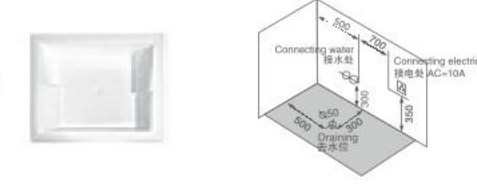

K-8868(L/R)

Size: 1830 × 1300 × 650mm

Left apron

K-8607(L/R)

Size: 1800 × 1500 × 650mm

Right apron

K-8608(L/R)

Size: 1800 × 1050 × 600mm
1800 × 1100 × 600mm
1900 × 1100 × 600mm