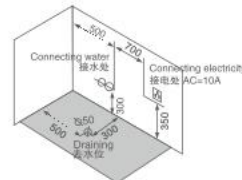

K-8961(L/R)

Size: 1400 × 700 × 530mm
1480 × 720 × 530mm
1600 × 730 × 530mm
1700 × 750 × 550mm

Right apron

K-8962(L/R)

Size: 1400 × 750 × 590mm
1500 × 750 × 590mm
1600 × 750 × 590mm
1700 × 750 × 590mm