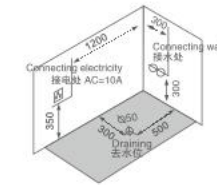

Right apron

K-8875(L/R)

Size: 1850 × 900 × 650mm

K-8874(L/R)

Size: 1800 × 850 × 650mm