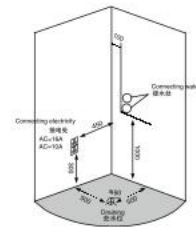

K-7075B

Size: 1200 × 1200 × 2200mm

主要配置/Main devices

彩色LED显示屏	Color LED display screen
蒸汽浴: 4.5kw	Steam bath: 4.5kw
蓝牙耳机音乐播放	Bluetooth cell phone music player
蓝牙电话	Bluetooth phone
USB接口MP3播放	USB interface MP3 player
收音机	Radio
外接AUX 输入接口	External AUX input interface
温度显示/调节	Temperature indication/adjustment
时间显示/调节	Time indication/adjustment
排气扇	Exhaust fan
照明灯	Illuminating lamp
背板七彩灯	Backplane colorful lights
背部针刺按摩	Back acupuncture massage
冲浪水力按摩	Water pressure massage
足底按摩	Foot Massage
顶部花洒	Top shower
活动花洒	Movable shower
功能转换	Functional changeover
冷热水调节	Cold/Hot Water Control Switch
防溢保护	Overflow protection
单层置物架	Single rack
镜子	Mirror
遥控器	Telecontroller
关机后自动杀菌	Disinfect automatically after shut down

K-7084

Size: 1100 × 1100 × 2200mm 1300 × 1300 × 2200mm
1200 × 1200 × 2200mm

主要配置/Main devices

液晶显示屏	LCD
蒸汽浴: 4.5kw	Steam bath: 4.5kw
收音机	Radio
外接AUX 输入接口	External AUX input interface
温度显示/调节	Temperature indication/adjustment
时间显示/调节	Time indication/adjustment
排气扇	Exhaust fan
照明灯	Illuminating lamp
背景灯	Background Light
背板七彩灯	Backplane colorful lights
背部针刺按摩	Back acupuncture massage
冲浪水力按摩	Water pressure massage
顶部花洒	Top shower
活动花洒	Movable shower
功能转换	Functional changeover
冷热水调节	Cold/Hot Water Control Switch
防溢保护	Overflow protection
单层置物架	Single rack
镜子	Mirror
遥控器	Telecontroller
关机后自动杀菌(可选)	Disinfect automatically after shut down(Optional)

K-7075A

Size: 1200 × 1200 × 2200mm

主要配置/Main devices