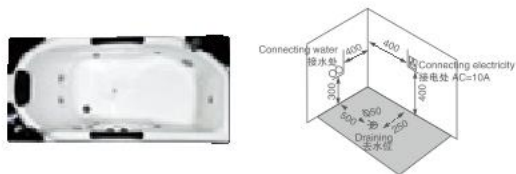

Right apron

Size: 1500 × 800 × 700mm
1700 × 800 × 700mm

Size: 1700 × 800 × 580mm
1800 × 850 × 580mm