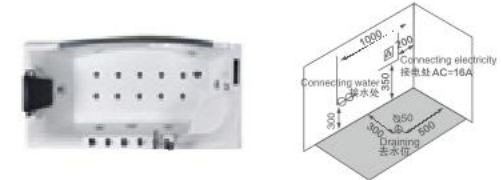

Left apron

Size: 1800 × 950 × 650mm