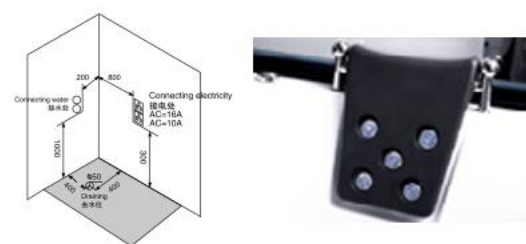

主要配置/Main devices

液晶显示屏	LCD
蒸汽浴: 4.5kw	Steam bath: 4.5kw
收音机	Radio
外接AUX 输入接口	External AUX input interface
温度显示/调节	Temperature indication/adjustment
时间显示/调节	Time indication/adjustment
排气扇	Exhaust fan
照明灯	Illuminating lamp
背板七彩灯	Backplane colorful lights
背部针刺按摩	Back acupuncture massage
冲浪水力按摩	Water pressure massage
足底按摩	Foot Massage
顶部花洒	Top shower
活动花洒	Movable shower
功能转换	Functional changeover
冷热水调节	Cold/Hot Water Control Switch
防溢保护	Overflow protection
豪华双层置物架	Deluxe Double shelf
镜子	Mirror
遥控器	Telecontroller
关机后自动杀菌(可选)	Disinfect automatically after shut down(Optional)