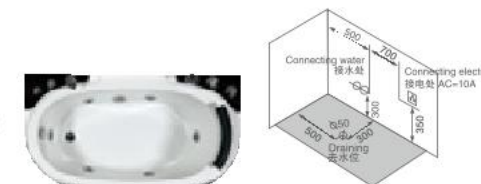

Size: 1500 × 820 × 590mm
1700 × 850 × 600mm

K-8807 三面裙