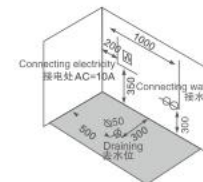

Size: 1500 × 780 × 550mm
1600 × 800 × 580mm
1700 × 850 × 600mm

Right apron

K-8808(L/R)

Size: 1500 × 780 × 550mm
1600 × 800 × 580mm
1700 × 850 × 600mm

K-8838 三面裙

Size: 1410 × 760 × 700mm

K-8810

Size: 1500 × 850 × 760mm