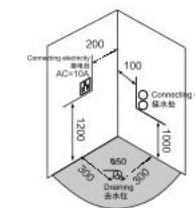

筒控专用白色拉手

K-7414

Size: 1200 × 900 × 2130mm

K-7415

Size: 930 × 930 × 2100mm

K-7412

Size: 900 × 900 × 2150mm
950 × 950 × 2150mm
1200 × 1200 × 2150mm

K-7413(L/R)