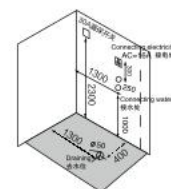

Right apron

K-7117(L/R) 芬兰木桑拿干湿蒸汽房

Size: 1600 × 1100 × 2150mm
1640 × 1200 × 2150mm
1700 × 1000 × 2150mm
1700 × 1100 × 2150mm