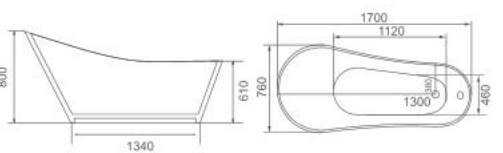

Size: 1700 × 760 × 800mm