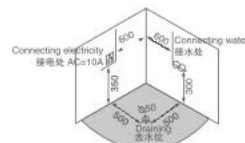

K-8916A

Size: 1380 × 1380 × 760mm
1500 × 1500 × 760mm