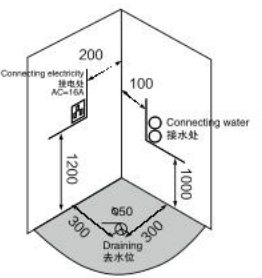

K-7028A

Size: 1350 × 1350 × 2200mm
1500 × 1500 × 2200mm

主要配置/Main devices

彩色LED显示屏	Color LED display screen
蒸汽浴: 4.5kw	Steam bath: 4.5kw
蓝牙手机音乐播放	Bluetooth cell phone music player
蓝牙电话	Bluetooth phone
USB接口MP3播放	USB interface MP3 player
收音机	Radio
外接AUX输入接口	External AUX input interface
温度显示/调节	Temperature indication/adjustment
时间显示/调节	Time indication/adjustment
排气扇	Exhaust fan
照明灯	Illuminating lamp
背板七彩灯	Backplane colorful lights
背部针刺按摩	Back acupuncture massage
冲浪水力按摩	Water pressure massage
足底按摩	Foot Massage
顶部花洒	Top shower
活动花洒	Movable shower
功能转换	Functional changeover
冷热水调节	Cold/Hot Water Control Switch
防溢保护	Overflow protection
豪华双层置物架	Deluxe Double shelf
镜子	Mirror
遥控器	Telecontroller
关机后自动杀菌	Disinfect automatically after shut down

K-7028

Size: 1350 × 1350 × 2200mm
1500 × 1500 × 2200mm

主要配置/Main devices

液晶显示屏	LCD
蒸汽浴: 4.5kw	Steam bath: 4.5kw
收音机	Radio
外接AUX输入接口	External AUX input interface
温度显示/调节	Temperature indication/adjustment
时间显示/调节	Time indication/adjustment
排气扇	Exhaust fan
照明灯	Illuminating lamp
背景灯	Background Light
背部针刺按摩	Back acupuncture massage
冲浪水力按摩	Water pressure massage
足底按摩	Foot Massage
顶部花洒	Top shower
活动花洒	Movable shower
功能转换	Functional changeover
冷热水调节	Cold/Hot Water Control Switch
防溢保护	Overflow protection
单层置物架	Single rack
镜子	Mirror
遥控器	Telecontroller
关机后自动杀菌(可选)	Disinfect automatically after shut down(Optional)

K-7000 (非标定做湿蒸房)

Size: 900 × 900 × 2000mm   1300 × 1300 × 2000mm
1000 × 1000 × 2000mm   1350 × 1350 × 2000mm
1100 × 1100 × 2000mm   1400 × 1400 × 2000mm
1200 × 1200 × 2000mm   1500 × 1500 × 2000mm

主要配置/Main devices