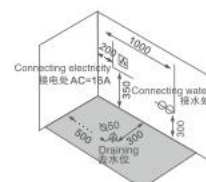

Right apron

Right apron

Size: 1380 × 1380 × 630mm