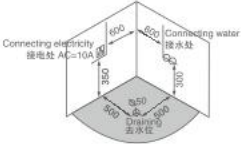

K-8903A

Size: 1350 × 1350 × 680mm
1500 × 1500 × 680mm