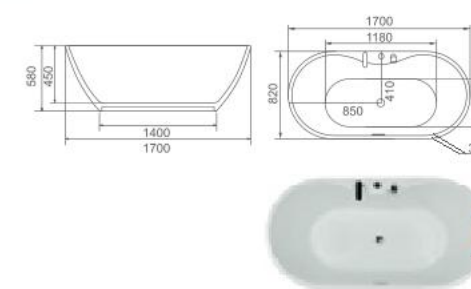

K-8783 超薄边

Size: 1400 × 750 × 580mm
 1500 × 800 × 580mm
 1600 × 800 × 580mm
 1700 × 820 × 580mm

K-8780

Size: 1400 × 750 × 580mm
 1500 × 800 × 580mm
 1600 × 800 × 580mm
 1700 × 820 × 580mm

K-8781R 外孔雀绿

Size: 1400 × 750 × 580mm
 1500 × 800 × 580mm
 1600 × 800 × 580mm
 1700 × 820 × 580mm