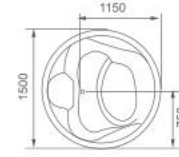

K-8888H

K-8766

Size: 1500 × 1250 × 560mm

K-8766F

Size: 1500 × 1250 × 560mm

K-8888AG

Size: 1500 × 1500 × 730mm

K-8888A