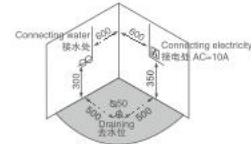

K-8931

Size: 1700 × 1500 × 790mm