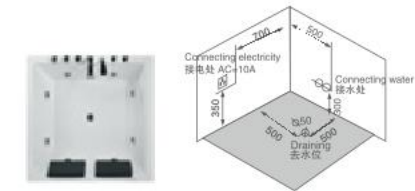

Right apron

K-8963(L/R)

Size: 1500 × 740 × 530mm
 1700 × 750 × 550mm
 1700 × 800 × 650mm

K-8965(L/R)

Size: 1390 × 760 × 630mm
 1500 × 800 × 650mm
 1600 × 850 × 690mm
 1700 × 850 × 690mm

K-8675

Size: 1100 × 1100 × 580mm 1400 × 1400 × 580mm
 1200 × 1200 × 580mm 1500 × 1500 × 580mm
 1300 × 1300 × 580mm