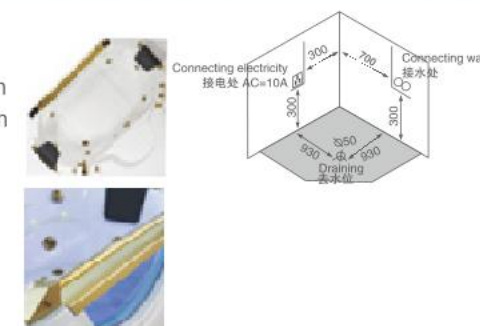

K-8922G

Size: 1500 × 1500 × 610mm
1650 × 1650 × 630mm