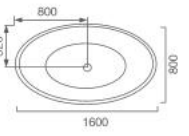

K-1312

Size: 1600 × 900 × 470mm
1700 × 1100 × 470mm