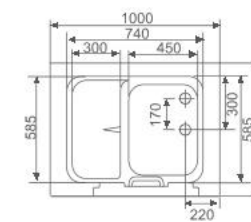

K-8117(L/R)

Size: 1500 × 750 × 580mm

主要配置/Main devices

功能:	配置及材料说明:
水力按摩系统	亚克力缸
多功能手持花洒	不锈钢支架: 1套
水力大小调节按摩	水泵 (1HP) 1个
冷热水龙头	喷嘴: 5个
排水	冷热水龙头: 1个
瀑布	去水: 1个
	瀑布: 1个
	水管: 1组

Left apron

K-8102B(L/R)

Size: 1000 × 780 × 2050mm

K-8109B(L/R)

Size: 1200 × 680 × 2050mm

K-8108B(L/R)

Size: 1100 × 680 × 2050mm

K-8115B(L/R)

Size: 1320 × 750 × 2180mm