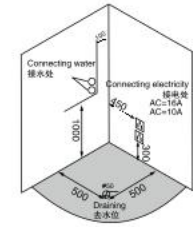

主要配置/Main devices

液晶显示屏	LCD
蒸汽浴: 4.5kw	Steam bath: 4.5kw
收音机	Radio
外接AUX 输入接口	External AUX input interface
温度显示/调节	Temperature indication/adjustment
时间显示/调节	Time indication/adjustment
排气扇	Exhaust fan
照明灯	Illuminating lamp
背景灯	Background Light
背板七彩灯	Backplane colorful lights
背部针刺按摩	Back acupuncture massage
冲浪水力按摩	Water pressure massage
顶部花洒	Top shower
活动花洒	Movable shower
功能转换	Functional changeover
冷热水调节	Cold/Hot Water Control Switch
防溢保护	Overflow protection
单层置物架	Single rack
镜子	Mirror
遥控器	Telecontroller
关机后自动杀菌(可选)	Disinfect automatically after shut down(Optional)

K-7075A

Size: 1200 × 1200 × 2200mm

主要配置/Main devices

液晶显示屏	LCD
蒸汽浴: 4.5kw	Steam bath: 4.5kw
收音机	Radio
外接AUX 输入接口	External AUX input interface
温度显示/调节	Temperature indication/adjustment
时间显示/调节	Time indication/adjustment
排气扇	Exhaust fan
照明灯	Illuminating lamp
背景灯	Background Light
背部针刺按摩	Back acupuncture massage
冲浪水力按摩	Water pressure massage
足底按摩	Foot Massage
顶部花洒	Top shower
活动花洒	Movable shower
功能转换	Functional changeover
冷热水调节	Cold/Hot Water Control Switch
防溢保护	Overflow protection
单层置物架	Single rack
镜子	Mirror
遥控器	Telecontroller
关机后自动杀菌(可选)	Disinfect automatically after shut down(Optional)