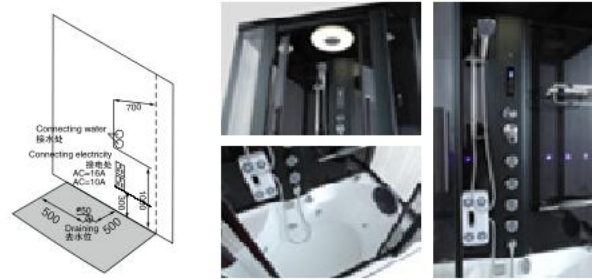

K-7082H 三面裙

Size:1450 × 850 × 2150mm
1650 × 850 × 2150mm

主要配置/Main devices

液晶显示屏	LCD
蒸汽浴: 4.5kw	Steam bath: 4.5kw
收音机	Radio
外接AUX输入接口	External AUX input interface
温度显示/调节	Temperature indication/adjustment
时间显示/调节	Time indication/adjustment
排气扇	Exhaust fan
照明灯	Illuminating lamp
背板七彩灯	Backplane colorful lights
背部针刺按摩	Back acupuncture massage
冲浪水力按摩	Water pressure massage
足底按摩	Foot Massage
顶部花洒	Top shower
活动花洒	Movable shower
功能转换	Functional changeover
冷热水调节	Cold/Hot Water Control Switch
防溢保护	Overflow protection
单层置物架	Single rack
遥控器	Telecontroller
全防爆钢化玻璃	Full explosion-proof membrane tempered glass
关机后自动杀菌(可选)	Disinfect automatically after shut down(Optional)

Left apron

K-7082 三面裙

Size:1450 × 850 × 2150mm
1650 × 850 × 2150mm

主要配置/Main devices

液晶显示屏	LCD
蒸汽浴: 4.5kw	Steam bath: 4.5kw
收音机	Radio
外接AUX输入接口	External AUX input interface
温度显示/调节	Temperature indication/adjustment
时间显示/调节	Time indication/adjustment
排气扇	Exhaust fan
照明灯	Illuminating lamp
背部针刺按摩	Back acupuncture massage
冲浪水力按摩	Water pressure massage
顶部花洒	Top shower
活动花洒	Movable shower
功能转换	Functional changeover
冷热水调节	Cold/Hot Water Control Switch
防溢保护	Overflow protection
单层置物架	Single layer shelf
遥控器	Telecontroller
关机后自动杀菌(可选)	Disinfect automatically after shut down(Optional)

K-7014(L/R)

Size:1300 × 750 × 2200mm 1600 × 800 × 2200mm
1400 × 750 × 2200mm 1700 × 800 × 2200mm
1500 × 800 × 2200mm 1800 × 850 × 2200mm

主要配置/Main devices