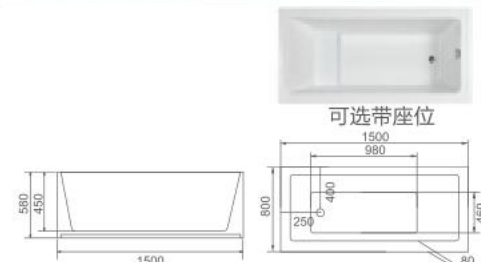

Size: 1300 × 750 × 610mm
1400 × 750 × 610mm
1500 × 800 × 580mm
1600 × 800 × 580mm
1700 × 800 × 580mm
1800 × 850 × 580mm

K-8710A