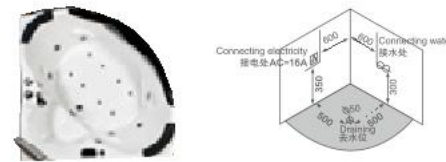

K-8926

Size: 1500 × 1500 × 660mm

主要配置/Main devices

- | | |
|------------------|---------------------------------------|
| 12寸立式防水电视 | 12 inch vertical waterproof LCD |
| DVD/USB/MP5/闪光喇叭 | TV/DVD/USB/MP5/Flared horn |
| 收音机 | Radio |
| 电脑控制面板 | Computerized control panel |
| 遥控器 | Telecontroller |
| 按摩喷嘴 | Massage jets |
| 按摩浴缸泵 | Water pump |
| 泡泡浴带七彩灯 | Bubble bath with LED multicolor light |
| 泡泡浴气泵 | Air blower |
| 功能转换开关 | Function changer switch |
| 冷热水调节 | Cold/Hot Water Control Switch |
| 水力调节开关 | Water force adjustment switch |
| 吸水装置 | Water suction device |
| 多功能花洒 | Multifunctional shower head |
| 花洒链 | Shower hoses |
| 瀑布出水 | Waterfall |
| 枕头 | Pillow |
| 去水器 | Drainer |
| 不锈钢支架 | Stainless steel bracket |
| 可调节螺丝脚 | Adjusting screw |