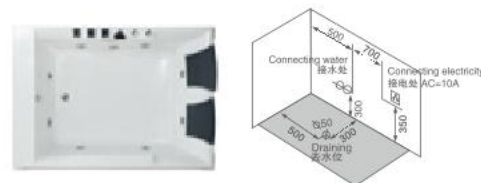

K-8672(L/R)

Size: 1800 × 1200 × 600mm

Right apron

K-8672A(L/R)

Size: 1700 × 1200 × 610mm

K-8681

Size: 1400 × 750 × 650mm
 1500 × 800 × 650mm
 1600 × 800 × 650mm
 1720 × 850 × 650mm
 1800 × 820 × 650mm

K-8683