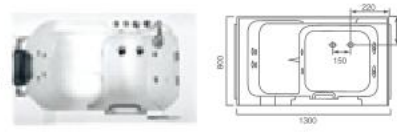

Size:1300 × 800 × 1040mm