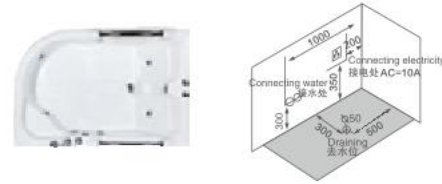

K-8824

Size: 1350 × 1350 × 600mm

K-8829

Size: 1200 × 1200 × 630mm
 1300 × 1300 × 630mm
 1400 × 1400 × 630mm
 1500 × 1500 × 630mm

Left apron

K-8852(L/R)

Size: 1800 × 1200 × 730mm

Left apron