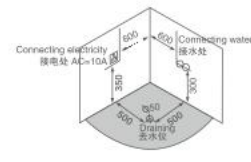

K-8998

Size: 1500 × 1500 × 650mm
1800 × 1800 × 650mm

K-8651

Size: 980 × 680 × 600mm
1050 × 700 × 600mm
1150 × 700 × 600mm
1250 × 700 × 600mm
1350 × 700 × 600mm
1000 × 750 × 600mm
1100 × 750 × 600mm
1200 × 750 × 600mm
1300 × 750 × 600mm
1400 × 750 × 600mm