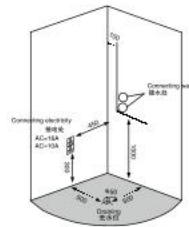

主要配置/Main devices

液晶显示屏	LCD
蒸汽浴: 4.5kw	Steam bath: 4.5kw
收音机	Radio
外接AUX 输入接口	External AUX input interface
温度显示/调节	Temperature indication/adjustment
时间显示/调节	Time indication/adjustment
排气扇	Exhaust fan
照明灯	Illuminating lamp
背景灯	Background Light
背部针刺按摩	Back acupuncture massage
冲浪水力按摩	Water pressure massage
足底按摩	Foot Massage
顶部花洒	Top shower
活动花洒	Movable shower
功能转换	Functional changeover
冷热水调节	Cold/Hot Water Control Switch
防溢保护	Overflow protection
单层置物架	Single rack
镜子	Mirror
遥控器	Telecontroller
关机后自动杀菌(可选)	Disinfect automatically after shut down(Optional)