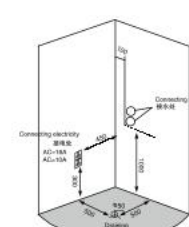

主要配置/Main devices

彩色LED显示屏	Color LED display screen
蒸汽浴: 4.5kw	Steam bath: 4.5kw
12寸TV/DVD (可选)	12 inch TV/DVD (Optional)
蓝牙手机音乐播放	Bluetooth cell phone music player
蓝牙电话	Bluetooth phone
USB接口MP3播放	USB interface MP3 player
收音机	Radio
外接AUX 输入接口	External AUX input interface
温度显示/调节	Temperature indication/adjustment
时间显示/调节	Time indication/adjustment
排气扇	Exhaust fan
照明灯	Illuminating lamp
背景灯	Background Light
背板七彩灯	Backplane colorful lights
背部针刺按摩	Back acupuncture massage
冲浪水力按摩	Water pressure massage
足底按摩	Foot Massage
顶部花洒	Top shower
活动花洒	Movable shower
功能转换	Functional changeover
冷热水调节	Cold/Hot Water Control Switch
防溢保护	Overflow protection
豪华双层置物架	Deluxe Double shelf
镜子	Mirror
遥控器	Telecontroller
关机后自动杀菌	Disinfect automatically after shut down