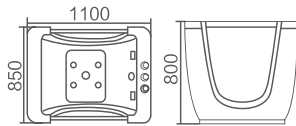

Size: 1100 × 850 × 800mm
1100 × 850 × 1000mm

K-BB004

Size: 1100 × 600 × 840mm
可做各种颜色

Size: 1100 × 850 × 840mm
可做各种颜色

Size: 1100 × 850 × 800mm
1100 × 850 × 1000mm

Size: 1100 × 850 × 800mm
1100 × 850 × 1000mm

Size: 800 × 690 × 620mm
930 × 830 × 790mm
880 × 780 × 740mm

Size: 700 × 550 × 600mm