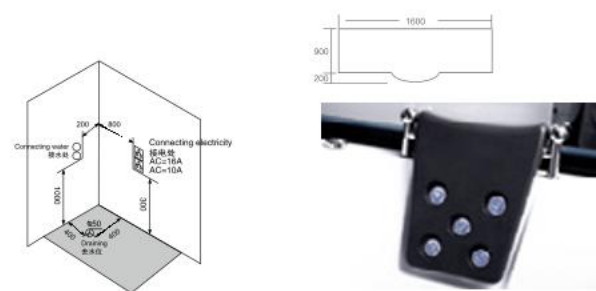

Left apron

K-7021(L/R)

Size:1600 × 1100 × 2250mm

主要配置/Main devices

- | | |
|-------------|---|
| 液晶显示屏 | LCD |
| 蒸汽浴: 4.5kw | Steam bath: 4.5kw |
| 收音机 | Radio |
| 外接AUX输入接口 | External AUX input interface |
| 温度显示/调节 | Temperature indication/adjustment |
| 时间显示/调节 | Time indication/adjustment |
| 排气扇 | Exhaust fan |
| 照明灯 | Illuminating lamp |
| 背景灯 | Background Light |
| 背板七彩灯 | Backplane colorful lights |
| 背部针刺按摩 | Back acupuncture massage |
| 冲浪水力按摩 | Water pressure massage |
| 足底按摩 | Foot Massage |
| 顶部花洒 | Top shower |
| 活动花洒 | Movable shower |
| 功能转换 | Functional changeover |
| 冷热水调节 | Cold/Hot Water Control Switch |
| 防溢保护 | Overflow protection |
| 单层置物架 | Single rack |
| 镜子 | Mirror |
| 遥控器 | Telecontroller |
| 关机后自动杀菌(可选) | Disinfect automatically after shut down(Optional) |