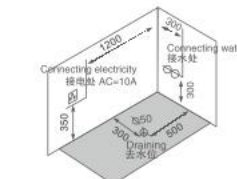

Right apron

Size: 1800 × 1200 × 600mm