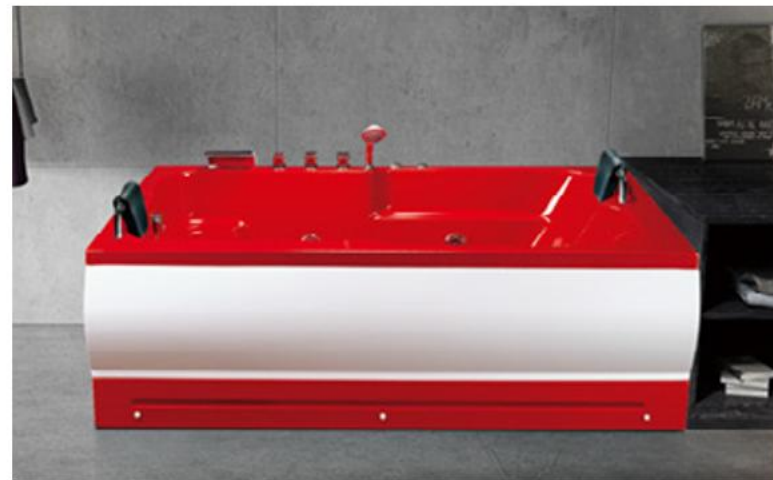

K-8850A

Size: 1800 × 1250 × 580mm