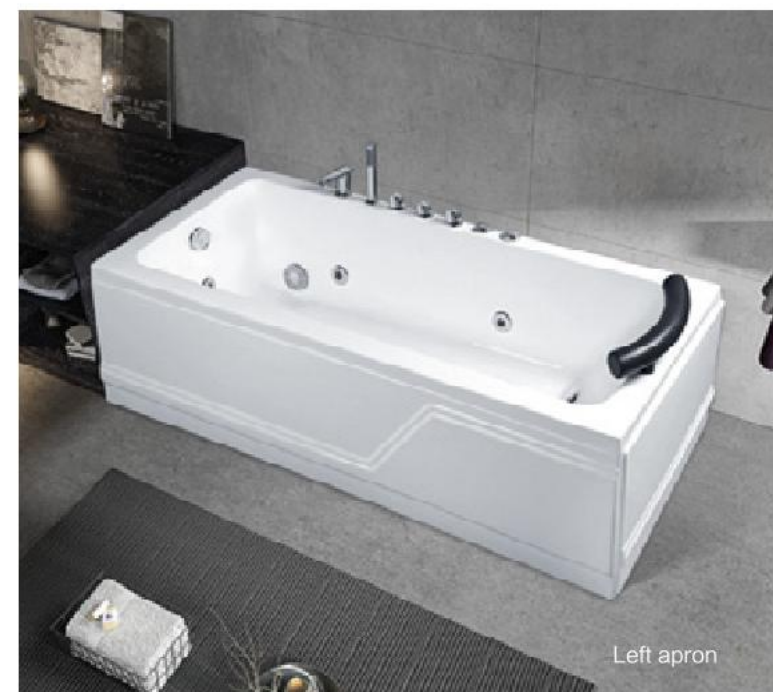

Size: 1200 × 710 × 530mm 1500 × 710 × 530mm
 1300 × 710 × 530mm 1600 × 760 × 530mm
 1400 × 710 × 530mm 1700 × 760 × 530mm

Left apron

K-8618(L/R)

Size: 1810 × 810 × 550mm

Left apron

K-8812(L/R)

Size: 1500 × 710 × 550mm