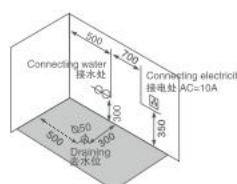

Left apron

K-8871A(L/R)

Size: 1500 × 800 × 580mm
1600 × 800 × 580mm
1700 × 800 × 580mm
1800 × 850 × 580mm