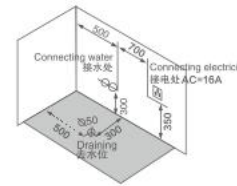

K-8942MG 三面裙

Size: 1700 × 800 × 600mm

按摩喷嘴
按摩浴缸泵
环绕七彩灯
七彩池底灯
功能转换开关
冷热水调节
水力调节开关
吸水装置
多功能花洒

Massage jets
Water pump
Surrounded by control lights
Colorful pool bottom lamp
Function changer switch
Cold/Hot Water Control Switch
Water force adjustment switch
Drainer
Stainless steel bracket

花洒链
瀑布出水
枕头
去水器
不锈钢支架
可调节螺丝脚
工艺防爆膜玻璃
玫瑰金配置

Water suction device
Multifunctional shower head
Shower hoses
Waterfall
Pillow
Adjusting screw
Explosion proof membrane glass
Rose Gold configurations