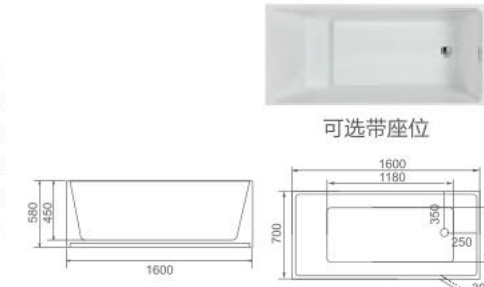

防滑底

K-8716

Size: 1200 × 650 × 610mm
1300 × 650 × 610mm
1400 × 700 × 610mm
1500 × 700 × 580mm
1600 × 700 × 580mm
1700 × 750 × 580mm